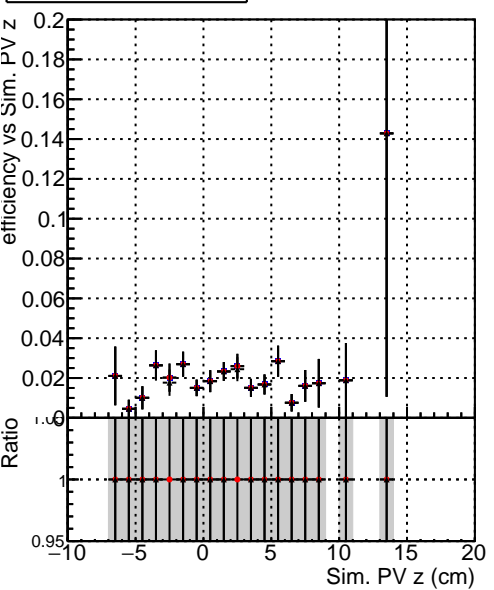

Efficiency vs vertpos

Efficiency vs vert z

Efficiency vs. sim PV z

- DQM\_ttbarPU\_mkFit\_5iter
- DQM\_ttbarPU\_mkFit\_5iter\_updatedPR111\_update
- DQM\_ttbarPU\_mkFit\_5iter\_updatedPR111\_update\_fixPropagation