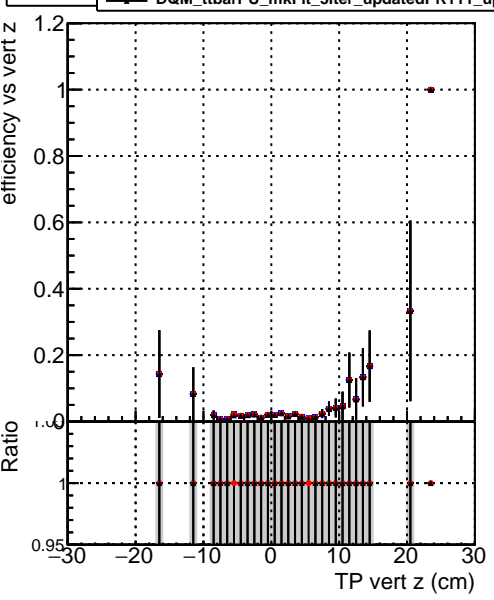

Efficiency vs vertpos

Efficiency vs vert z

Efficiency vs. sim PV z

- DQM\_ttbarPU\_mkFit\_5iter
- DQM\_ttbarPU\_mkFit\_5iter\_updatedPR111\_update
- DQM\_ttbarPU\_mkFit\_5iter\_updatedPR111\_update\_fixPropagation