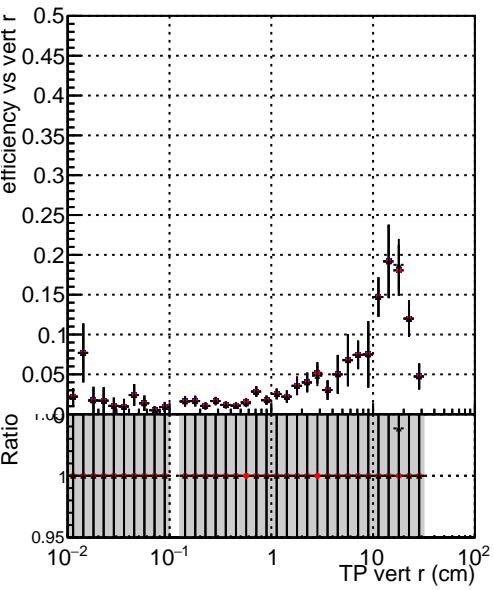

Efficiency vs vertpos

Efficiency vs vert z

Efficiency vs. sim PV z

- DQM\_ttbarPU\_mkFit\_5iter
- DQM\_ttbarPU\_mkFit\_5iter\_updatedPR111\_update
- DQM\_ttbarPU\_mkFit\_5iter\_updatedPR111\_update\_fixPropagation