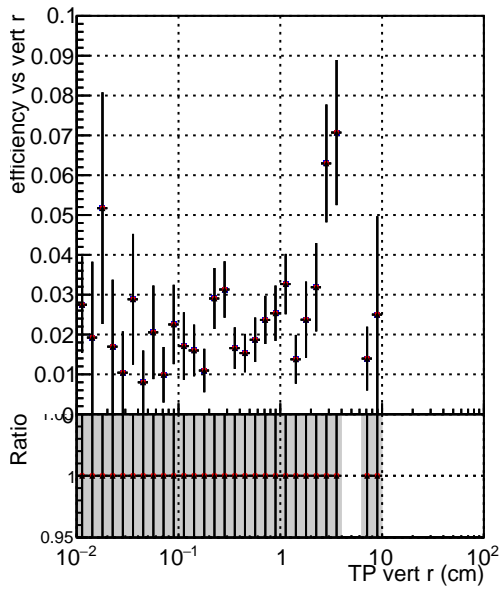

Efficiency vs vertpos

- DQM\_ttbarPU\_mkFit\_5iter
- DQM\_ttbarPU\_mkFit\_5iter\_updatedPR111\_update
- DQM\_ttbarPU\_mkFit\_5iter\_updatedPR111\_update\_fixPropagation

Efficiency vs vert z

Efficiency vs. sim PV z