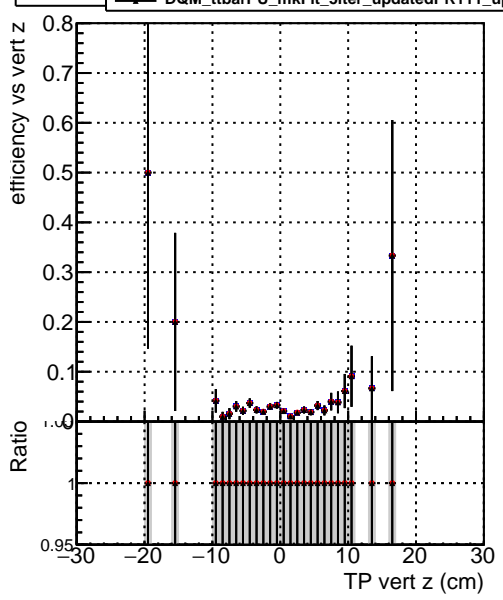

Efficiency vs vertpos

- DQM\_ttbarPU\_mkFit\_5iter
- DQM\_ttbarPU\_mkFit\_5iter\_updatedPR111\_update
- DQM\_ttbarPU\_mkFit\_5iter\_updatedPR111\_update\_fixPropagation

Efficiency vs vert z

Efficiency vs. sim PV z