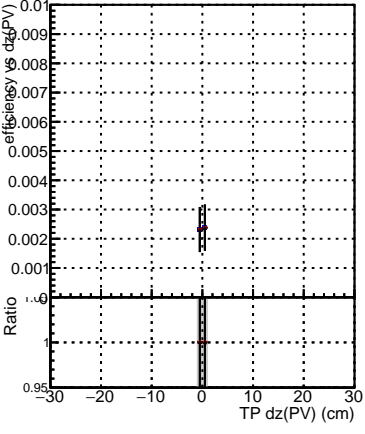

Efficiency vs Dxy(PV)

Efficiency vs Dxy(PV) - Legend

- DQM\_ttbarPU\_mkFit\_5iter (black square)
- DQM\_ttbarPU\_mkFit\_5iter\_updatedPR111\_update (red dot)
- DQM\_ttbarPU\_mkFit\_5iter\_updatedPR111\_update\_fixPropagation (black triangle)

Efficiency vs Dz(PV)

Efficiency vs Dz(PV)