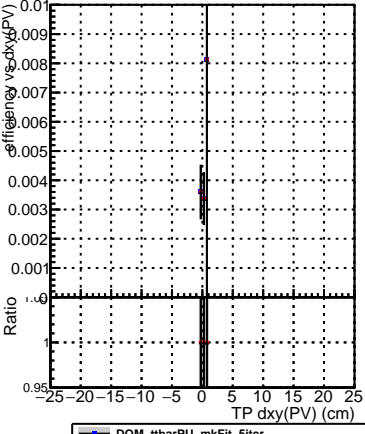

Efficiency vs Dxy(PV)

Efficiency vs Dxy(PV) - Legend

- DQM\_ttbarPU\_mkFit\_5iter (black square)
- DQM\_ttbarPU\_mkFit\_5iter\_updatedPR111\_update (red dot)
- DQM\_ttbarPU\_mkFit\_5iter\_updatedPR111\_update\_fixPropagation (black triangle)

Efficiency vs Dz(PV)

Efficiency vs Dz(PV)