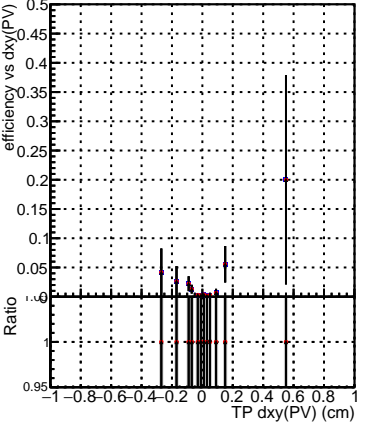

Efficiency vs Dxy(PV)

Efficiency vs Dxy(PV) - Legend

- DQM\_ttbarPU\_mkFit\_5iter (black square)
- DQM\_ttbarPU\_mkFit\_5iter\_updatedPR111\_update (red dot)
- DQM\_ttbarPU\_mkFit\_5iter\_updatedPR111\_update\_fixPropagation (black triangle)

Efficiency vs Dz(PV)

Efficiency vs Dz(PV)