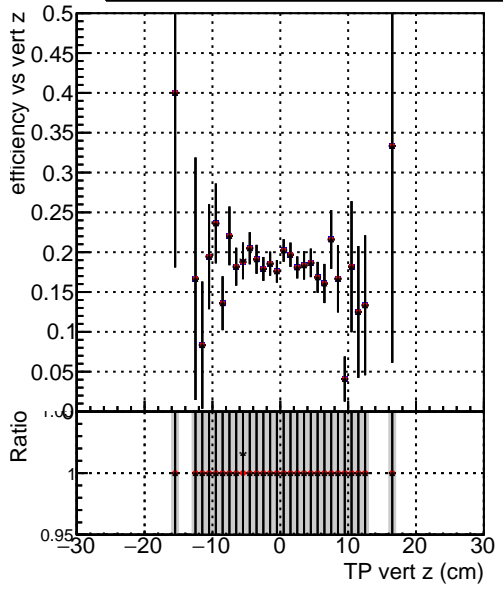

Efficiency vs vertpos

Efficiency

- DQM\_ttbarPU\_mkFit\_5iter
- DQM\_ttbarPU\_mkFit\_5iter\_updatedPR111\_update
- DQM\_ttbarPU\_mkFit\_5iter\_updatedPR111\_update\_fixPropagation

Efficiency vs. sim PV z