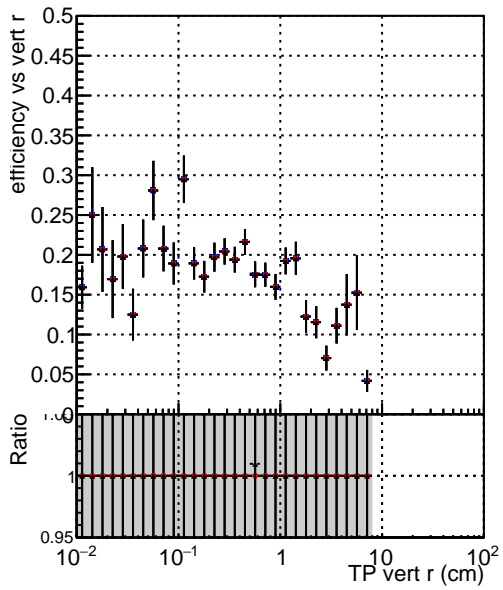

Efficiency vs vertpos

Efficiency

- DQM\_ttbarPU\_mkFit\_5iter
- DQM\_ttbarPU\_mkFit\_5iter\_updatedPR111\_update
- DQM\_ttbarPU\_mkFit\_5iter\_updatedPR111\_update\_fixPropagation

Efficiency vs. sim PV z