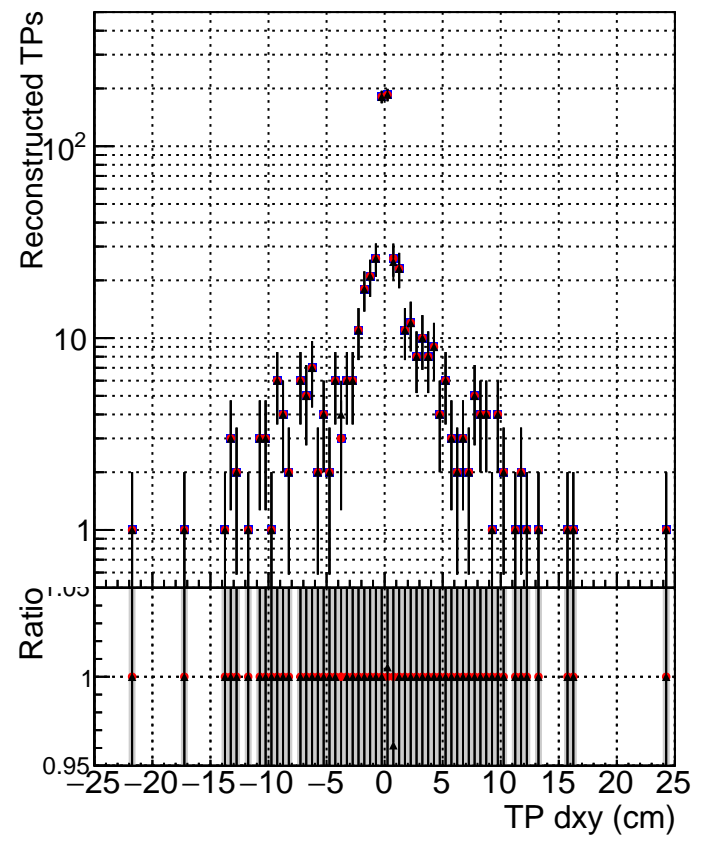

N of simulated tracks vs dxy

N of associated tracks (simToReco) vs dxy

N of simulated track

Legend:
■ DQM_ttbarPU_mkFit_5iter
● DQM_ttbarPU_mkFit_5iter_updatedPR111_update
▲ DQM_ttbarPU_mkFit_5iter_updatedPR111_update_fixPropagation