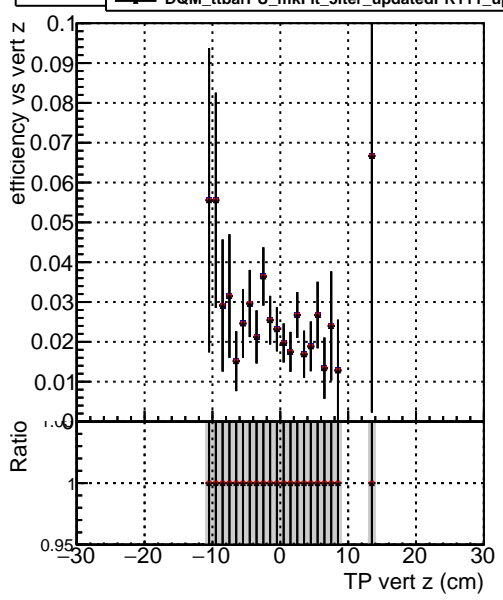

Efficiency vs vertpos

Legend:  
- DQM\_ttbarPU\_mkFit\_5iter (blue square)  
- DQM\_ttbarPU\_mkFit\_5iter\_updatedPR111\_update (red circle)  
- DQM\_ttbarPU\_mkFit\_5iter\_updatedPR111\_update\_fixPropagation (black triangle)

Efficiency vs vert z

Efficiency vs. sim PV z