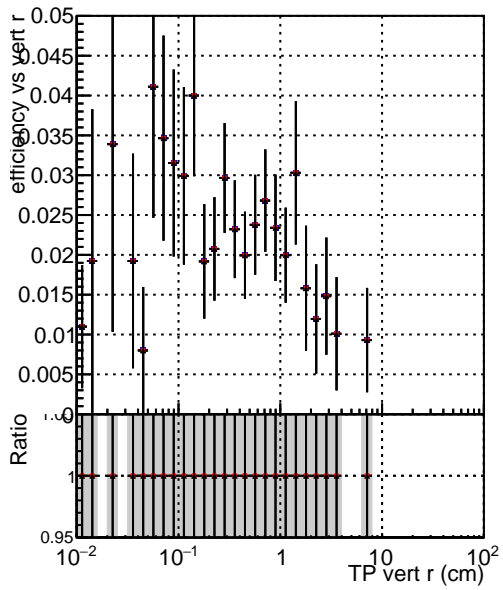

Efficiency vs vertpos

Legend:  
- DQM\_ttbarPU\_mkFit\_5iter (blue square)  
- DQM\_ttbarPU\_mkFit\_5iter\_updatedPR111\_update (red circle)  
- DQM\_ttbarPU\_mkFit\_5iter\_updatedPR111\_update\_fixPropagation (black triangle)

Efficiency vs vert z

Efficiency vs. sim PV z