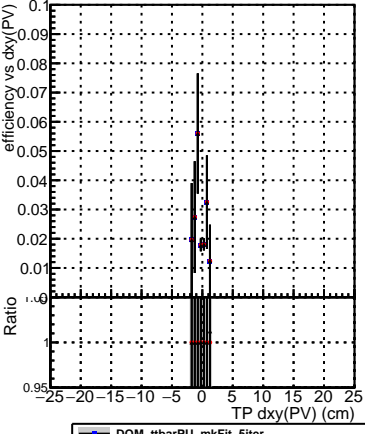

Efficiency vs Dxy(PV)

Efficiency vs Dxy(PV) plot showing efficiency vs dxy(PV) and Ratio vs TP dxy(PV) (cm). Legend: DQM_ttbarPU_mkFit_5iter, DQM_ttbarPU_mkFit_5iter_updatedPR111_update, DQM_ttbarPU_mkFit_5iter_updatedPR111_update_fixPropagation.

Efficiency vs Dz(PV)

Efficiency vs Dz(PV)