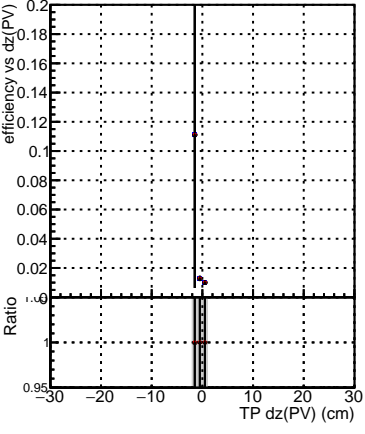

Efficiency vs Dxy(PV)

Efficiency vs Dxy(PV) plot showing efficiency vs dxy(PV) and Ratio vs TP dxy(PV) (cm). Legend: DQM_ttbarPU_mkFit_5iter, DQM_ttbarPU_mkFit_5iter_updatedPR111_update, DQM_ttbarPU_mkFit_5iter_updatedPR111_update_fixPropagation.

Efficiency vs Dz(PV)

Efficiency vs Dz(PV)