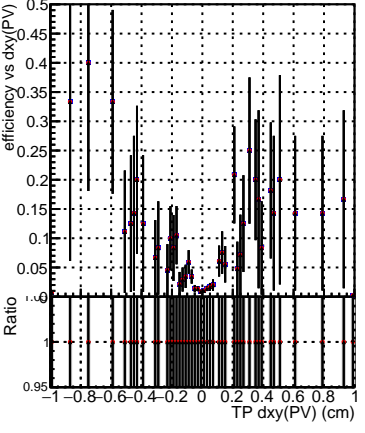

Efficiency vs Dxy(PV)

Efficiency vs Dxy(PV) plot showing efficiency vs dxy(PV) and Ratio vs TP dxy(PV) (cm). Legend: DQM_ttbarPU_mkFit_5iter, DQM_ttbarPU_mkFit_5iter_updatedPR111_update, DQM_ttbarPU_mkFit_5iter_updatedPR111_update_fixPropagation.

Efficiency vs Dz(PV)

Efficiency vs Dz(PV)