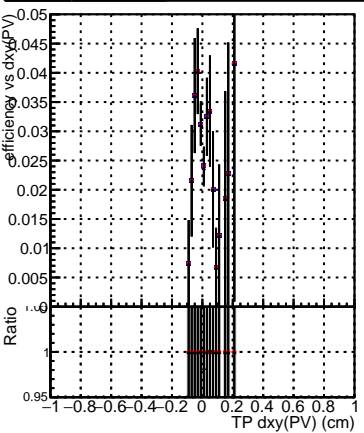

Efficiency vs Dxy(PV)

- DQM\_ttbarPU\_mkFit\_5iter
- DQM\_ttbarPU\_mkFit\_5iter\_updatedPR111\_update
- DQM\_ttbarPU\_mkFit\_5iter\_updatedPR111\_update\_fixPropagation

Efficiency vs Dz(PV)

Efficiency vs Dz(PV)