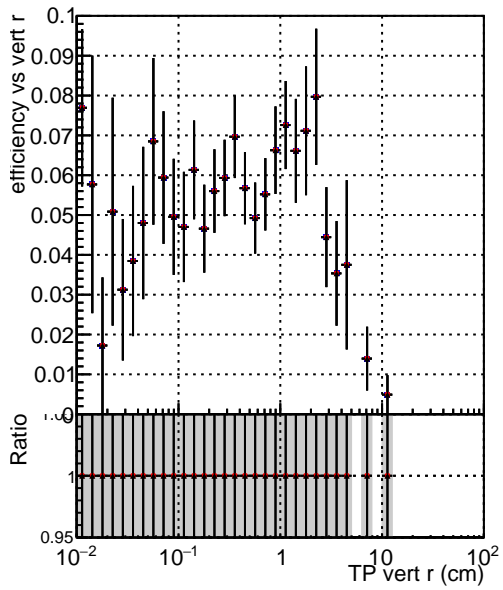

Efficiency vs vertpos

- DQM\_ttbarPU\_mkFit\_5iter
- DQM\_ttbarPU\_mkFit\_5iter\_updatedPR111\_update
- DQM\_ttbarPU\_mkFit\_5iter\_updatedPR111\_update\_fixPropagation

Efficiency vs vert z

Efficiency vs. sim PV z