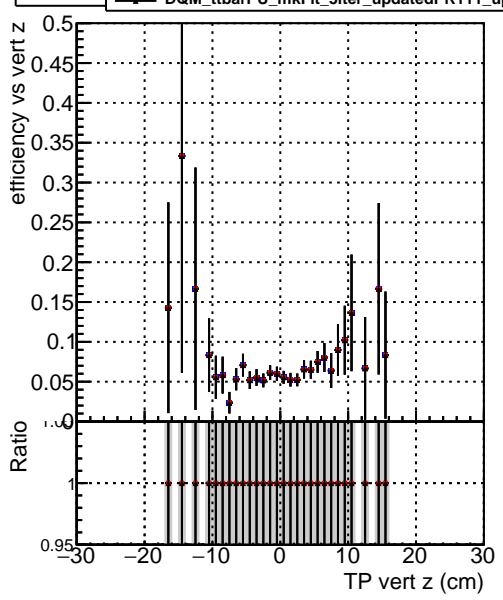

Efficiency vs vertpos

- DQM\_ttbarPU\_mkFit\_5iter
- DQM\_ttbarPU\_mkFit\_5iter\_updatedPR111\_update
- DQM\_ttbarPU\_mkFit\_5iter\_updatedPR111\_update\_fixPropagation

Efficiency vs vert z

Efficiency vs. sim PV z