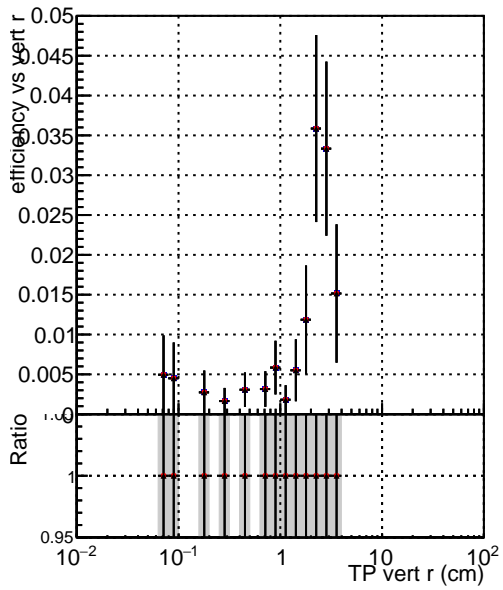

Efficiency vs vertpos

Efficiency vs vert z

- DQM\_ttbarPU\_mkFit\_5iter
- DQM\_ttbarPU\_mkFit\_5iter\_updatedPR111\_update
- DQM\_ttbarPU\_mkFit\_5iter\_updatedPR111\_update\_fixPropagation

Efficiency vs. sim PV z