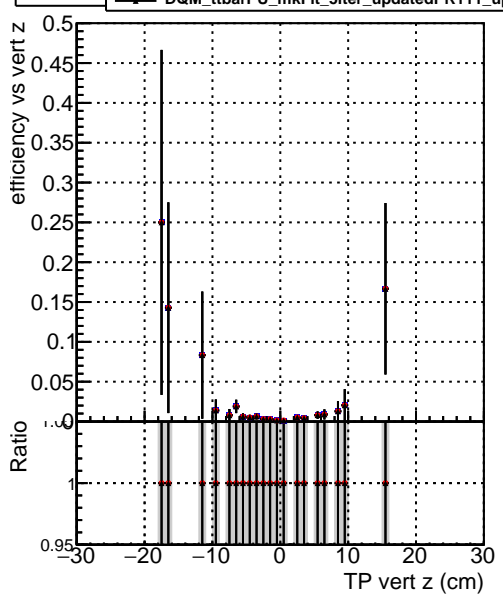

Efficiency vs vertpos

Efficiency vs vert z

- DQM\_ttbarPU\_mkFit\_5iter
- DQM\_ttbarPU\_mkFit\_5iter\_updatedPR111\_update
- DQM\_ttbarPU\_mkFit\_5iter\_updatedPR111\_update\_fixPropagation

Efficiency vs. sim PV z