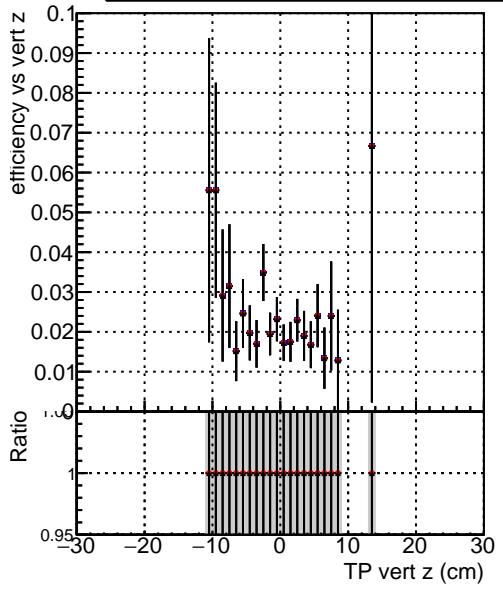

Efficiency vs vertpos

Efficiency

- DQM\_ttbarPU\_mkFit\_5iter
- DQM\_ttbarPU\_mkFit\_5iter\_updatedPR111\_update
- DQM\_ttbarPU\_mkFit\_5iter\_updatedPR111\_update\_fixPropagation

Efficiency vs. sim PV z