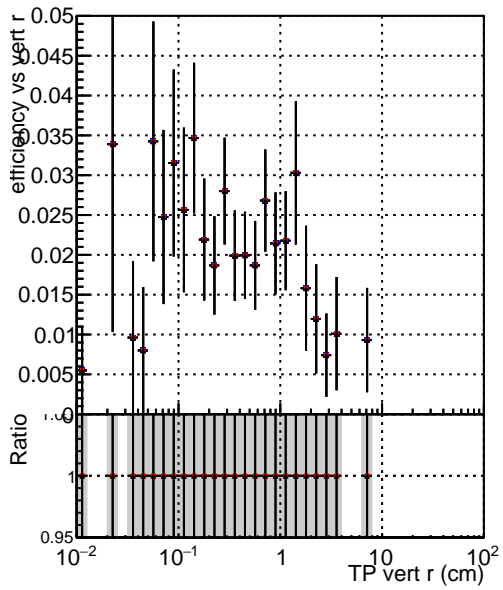

Efficiency vs vertpos

Efficiency

- DQM\_ttbarPU\_mkFit\_5iter
- DQM\_ttbarPU\_mkFit\_5iter\_updatedPR111\_update
- DQM\_ttbarPU\_mkFit\_5iter\_updatedPR111\_update\_fixPropagation

Efficiency vs. sim PV z