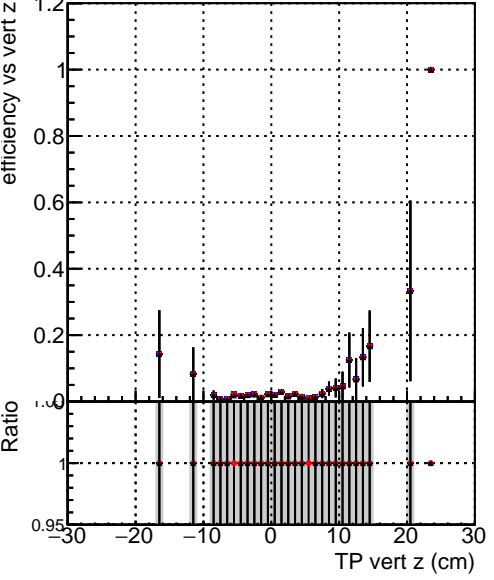

Efficiency vs vertpos

Efficiency vs TP vert z (cm)

- DQM\_ttbarPU\_mkFit\_5iter
- DQM\_ttbarPU\_mkFit\_5iter\_updatedPR111\_update
- DQM\_ttbarPU\_mkFit\_5iter\_updatedPR111\_update\_fixPropagation

Efficiency vs. sim PV z