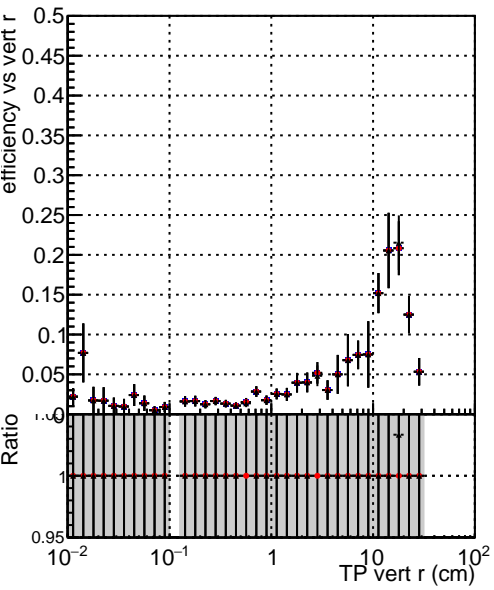

Efficiency vs vertpos

Efficiency vs TP vert z (cm)

- DQM\_ttbarPU\_mkFit\_5iter
- DQM\_ttbarPU\_mkFit\_5iter\_updatedPR111\_update
- DQM\_ttbarPU\_mkFit\_5iter\_updatedPR111\_update\_fixPropagation

Efficiency vs. sim PV z