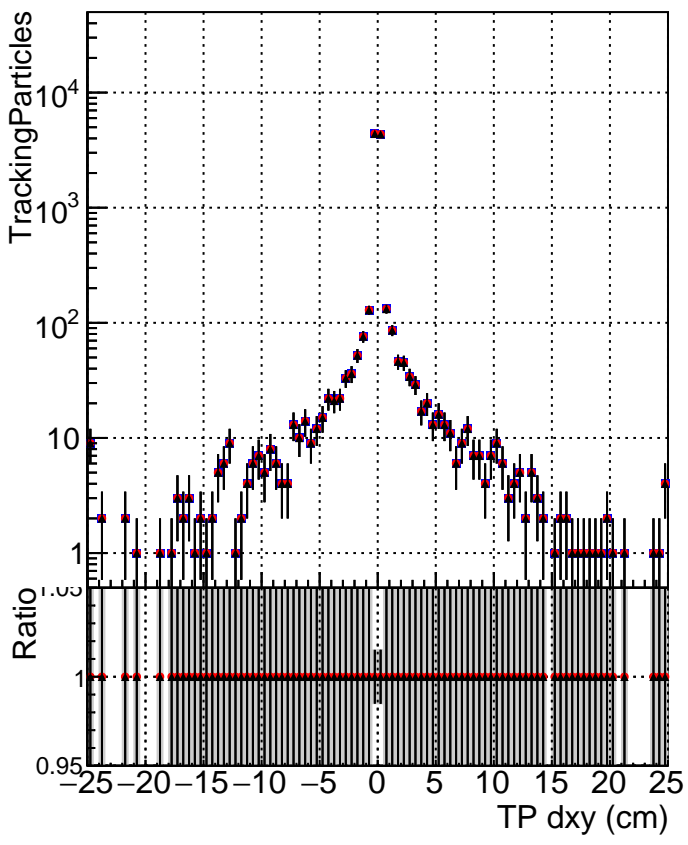

**N of simulated tracks vs dxy**

**N of associated tracks (simToReco) vs dxy**

**N of simulated track**

- DQM\_ttbarPU\_mkFit\_5iter
- DQM\_ttbarPU\_mkFit\_5iter\_updatedPR111\_update
- ▲ DQM\_ttbarPU\_mkFit\_5iter\_updatedPR111\_update\_fixPropagation