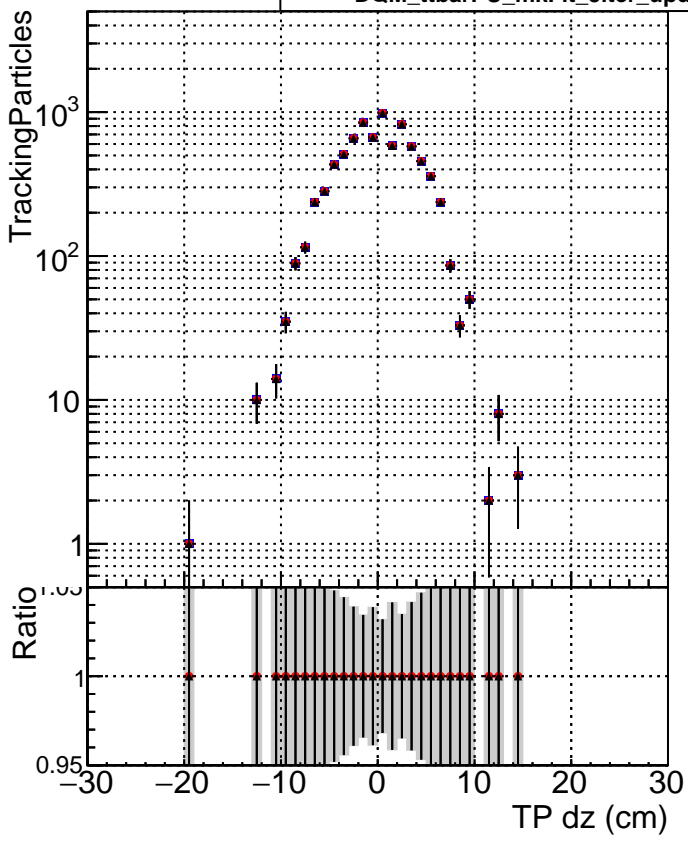

**N of simulated tracks vs dxy**

**N of associated tracks (simToReco) vs dxy**

**N of simulated track**

- DQM\_ttbarPU\_mkFit\_5iter
- DQM\_ttbarPU\_mkFit\_5iter\_updatedPR111\_update
- ▲ DQM\_ttbarPU\_mkFit\_5iter\_updatedPR111\_update\_fixPropagation