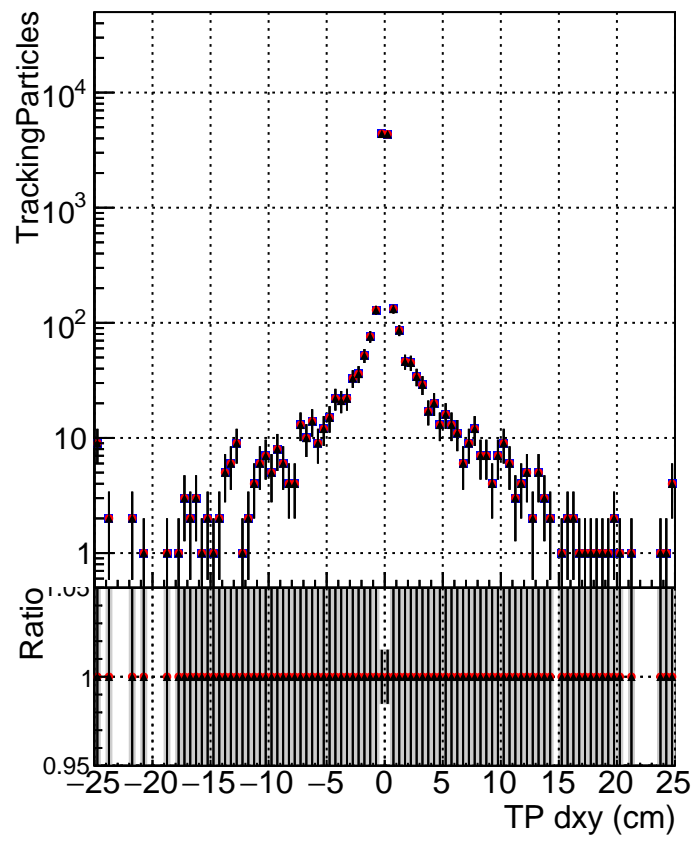

**N of simulated tracks vs dxy**

**N of associated tracks (simToReco) vs dxy**

**N of simulated track**

- DQM\_ttbarPU\_mkFit\_5iter
- DQM\_ttbarPU\_mkFit\_5iter\_updatedPR111\_update
- ▲ DQM\_ttbarPU\_mkFit\_5iter\_updatedPR111\_update\_fixPropagation