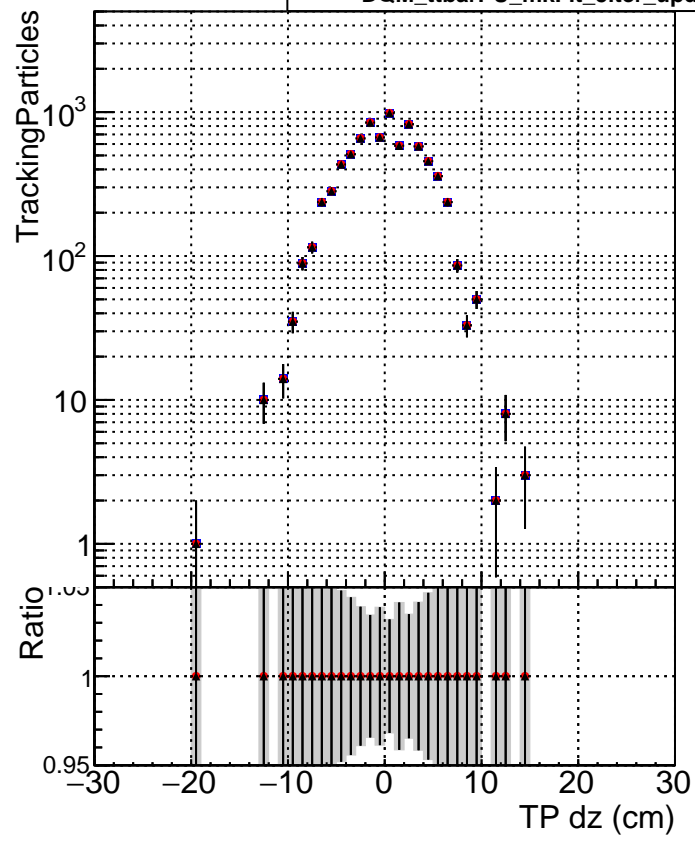

**N of simulated tracks vs dxy**

**N of associated tracks (simToReco) vs dxy**

**N of simulated track**

- DQM\_ttbarPU\_mkFit\_5iter
- DQM\_ttbarPU\_mkFit\_5iter\_updatedPR111\_update
- ▲ DQM\_ttbarPU\_mkFit\_5iter\_updatedPR111\_update\_fixPropagation