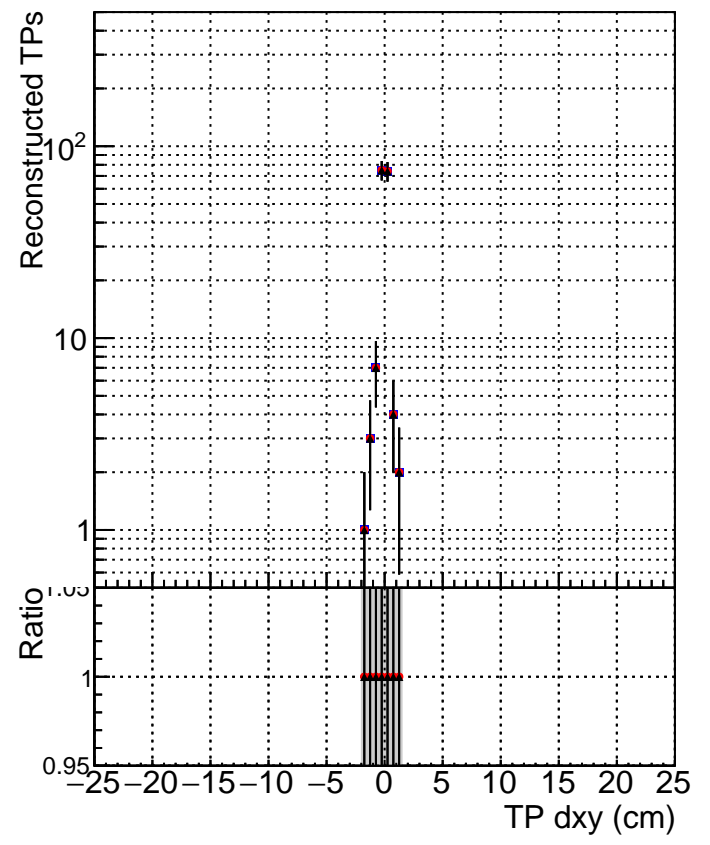

**N of simulated tracks vs dxy**

**N of associated tracks (simToReco) vs dxy**

**N of simulated track**

- DQM\_ttbarPU\_mkFit\_5iter
- DQM\_ttbarPU\_mkFit\_5iter\_updatedPR111\_update
- ▲ DQM\_ttbarPU\_mkFit\_5iter\_updatedPR111\_update\_fixPropagation