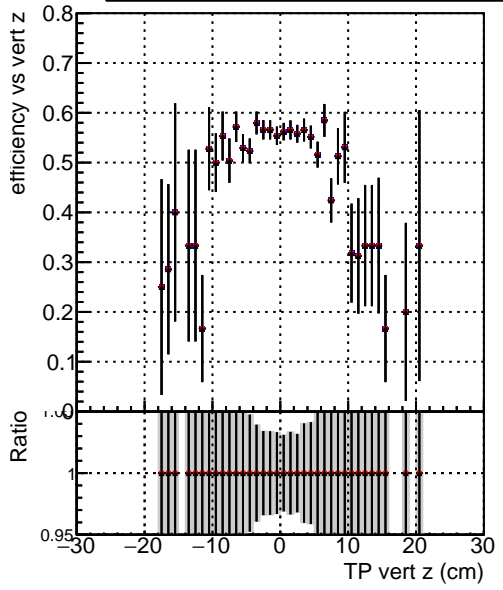

Efficiency vs vertpos

Efficiency

- DQM\_ttbarPU\_mkFit\_5iter
- DQM\_ttbarPU\_mkFit\_5iter\_updatedPR111\_update
- DQM\_ttbarPU\_mkFit\_5iter\_updatedPR111\_update\_fixPropagation

Efficiency vs. sim PV z