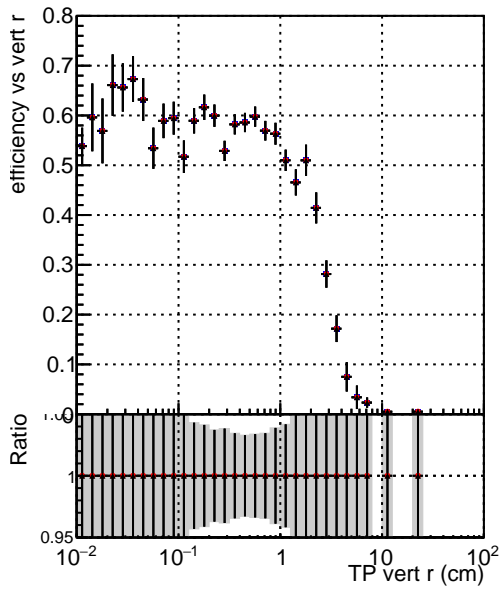

Efficiency vs vertpos

Efficiency

- DQM\_ttbarPU\_mkFit\_5iter
- DQM\_ttbarPU\_mkFit\_5iter\_updatedPR111\_update
- DQM\_ttbarPU\_mkFit\_5iter\_updatedPR111\_update\_fixPropagation

Efficiency vs. sim PV z