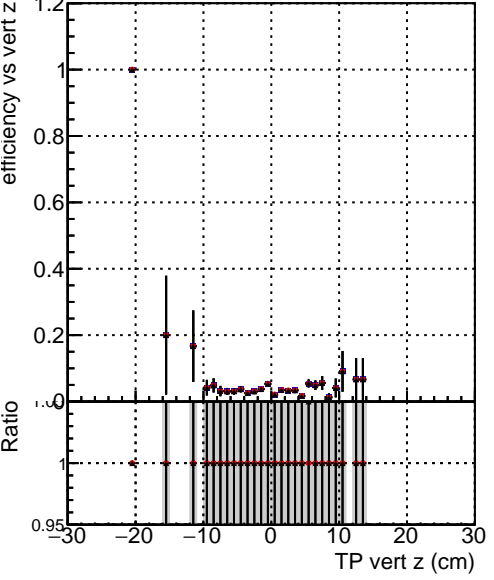

Efficiency vs vertpos

Efficiency vs TP vert z (cm)

- DQM\_ttbarPU\_mkFit\_5iter
- DQM\_ttbarPU\_mkFit\_5iter\_updatedPR111\_update
- DQM\_ttbarPU\_mkFit\_5iter\_updatedPR111\_update\_fixPropagation

Efficiency vs. sim PV z