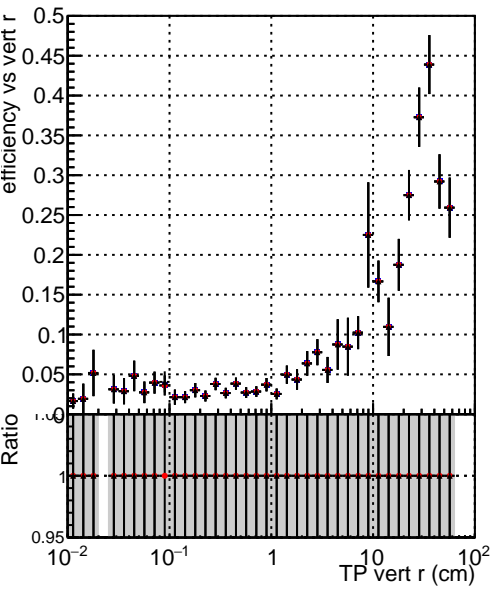

Efficiency vs vertpos

Efficiency vs TP vert z (cm)

- DQM\_ttbarPU\_mkFit\_5iter
- DQM\_ttbarPU\_mkFit\_5iter\_updatedPR111\_update
- DQM\_ttbarPU\_mkFit\_5iter\_updatedPR111\_update\_fixPropagation

Efficiency vs. sim PV z