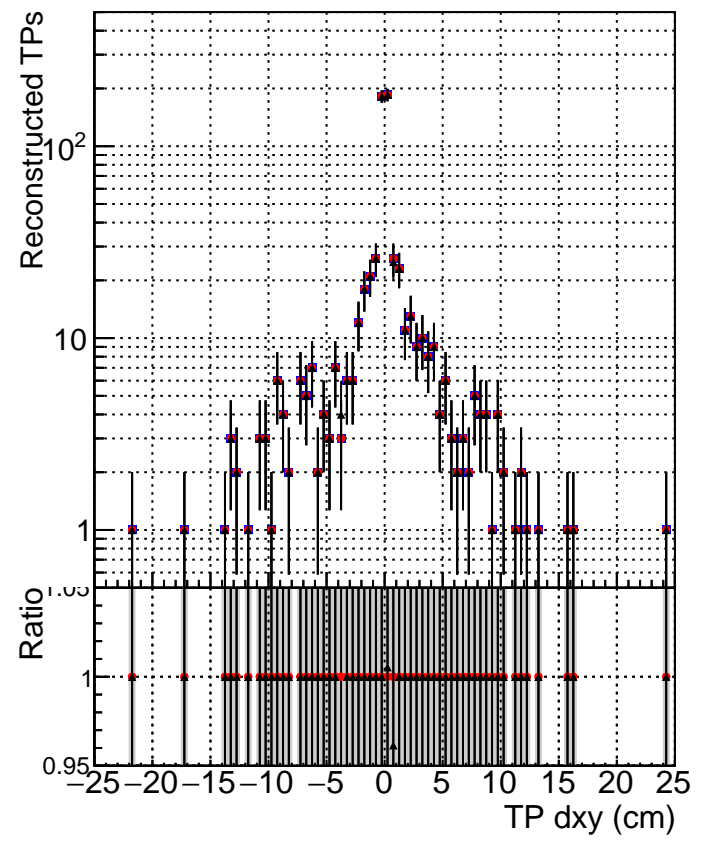

N of simulated tracks vs dxy

N of associated tracks (simToReco) vs dxy

N of simulated track

Legend:
■ DQM_ttbarPU_mkFit_5iter
● DQM_ttbarPU_mkFit_5iter_updatedPR111_update
▲ DQM_ttbarPU_mkFit_5iter_updatedPR111_update_fixPropagation