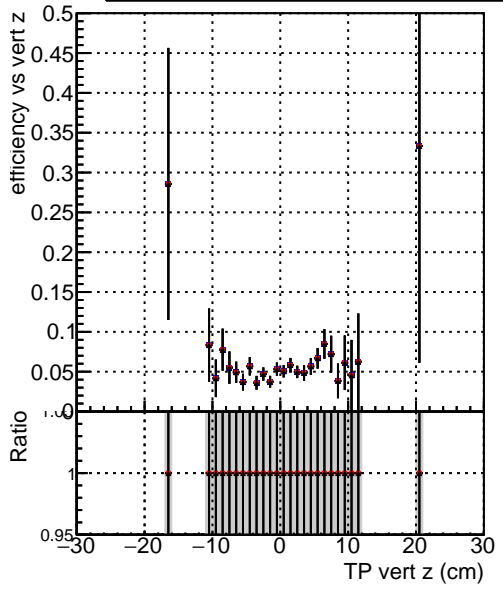

Efficiency vs vertpos

Efficiency

- DQM\_ttbarPU\_mkFit\_5iter
- DQM\_ttbarPU\_mkFit\_5iter\_updatedPR111\_update
- DQM\_ttbarPU\_mkFit\_5iter\_updatedPR111\_update\_fixPropagation

Efficiency vs. sim PV z