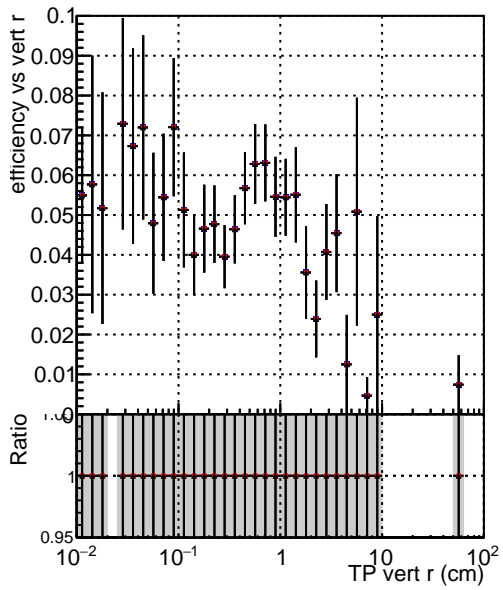

Efficiency vs vertpos

Efficiency

- DQM\_ttbarPU\_mkFit\_5iter
- DQM\_ttbarPU\_mkFit\_5iter\_updatedPR111\_update
- DQM\_ttbarPU\_mkFit\_5iter\_updatedPR111\_update\_fixPropagation

Efficiency vs. sim PV z