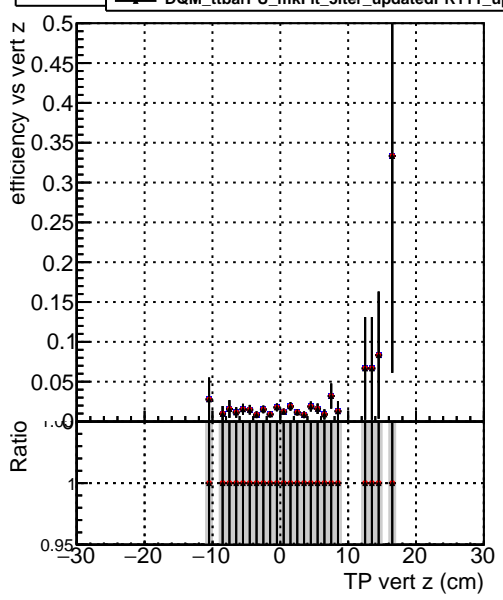

Efficiency vs vertpos

- DQM\_ttbarPU\_mkFit\_5iter
- DQM\_ttbarPU\_mkFit\_5iter\_updatedPR111\_update
- DQM\_ttbarPU\_mkFit\_5iter\_updatedPR111\_update\_fixPropagation

Efficiency vs vert z

Efficiency vs. sim PV z