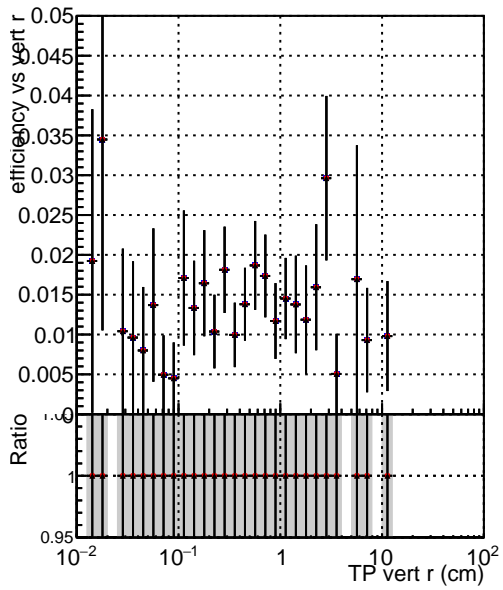

Efficiency vs vertpos

- DQM\_ttbarPU\_mkFit\_5iter
- DQM\_ttbarPU\_mkFit\_5iter\_updatedPR111\_update
- DQM\_ttbarPU\_mkFit\_5iter\_updatedPR111\_update\_fixPropagation

Efficiency vs vert z

Efficiency vs. sim PV z