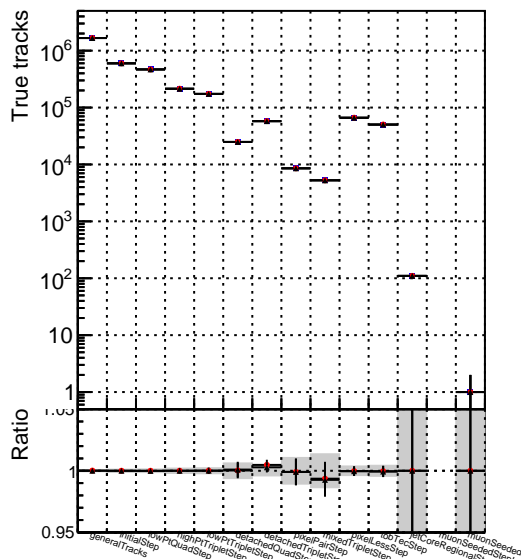

Number of tracks vs collection

Number of true tracks vs collection

—●— DQM_ttbarPU_mkFit_5iter
—●— DQM_ttbarPU_mkFit_5iter_updatedPR111_update
—●— DQM_ttbarPU_mkFit_5iter_updatedPR111_update_fixPropagation

Number

Number of pileup tracks vs collection