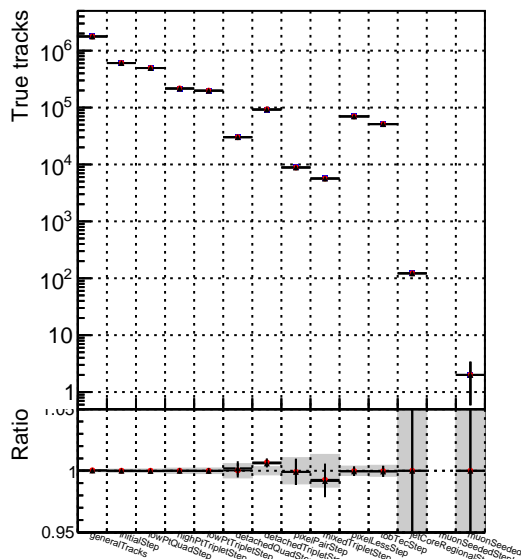

Number of tracks vs collection

Number of true tracks vs collection

—●— DQM\_ttbarPU\_mkFit\_5iter  
—●— DQM\_ttbarPU\_mkFit\_5iter\_updatedPR111\_update  
—●— DQM\_ttbarPU\_mkFit\_5iter\_updatedPR111\_update\_fixPropagation

Number

Number of pileup tracks vs collection