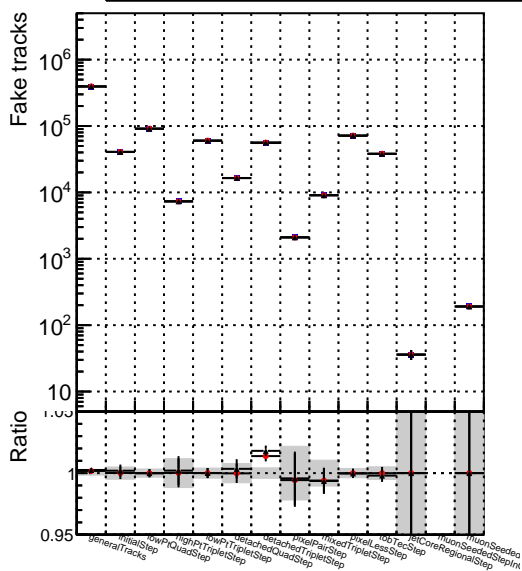

Number of tracks vs collection

Number of true tracks vs collection

—●— DQM\_ttbarPU\_mkFit\_5iter  
—●— DQM\_ttbarPU\_mkFit\_5iter\_updatedPR111\_update  
—●— DQM\_ttbarPU\_mkFit\_5iter\_updatedPR111\_update\_fixPropagation

Number

Number of pileup tracks vs collection