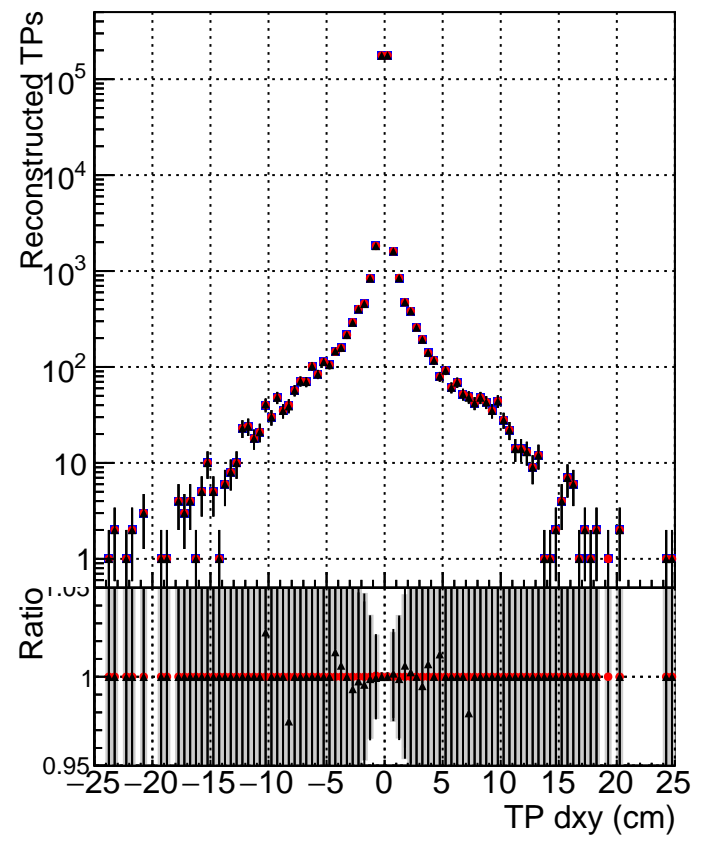

**N of simulated tracks vs dxy**

**N of associated tracks (simToReco) vs dxy**

**N of simulated track**

**Legend:**  
■ DQM\_ttbarPU\_mkFit\_5iter  
● DQM\_ttbarPU\_mkFit\_5iter\_updatedPR111\_update  
▲ DQM\_ttbarPU\_mkFit\_5iter\_updatedPR111\_update\_fixPropagation