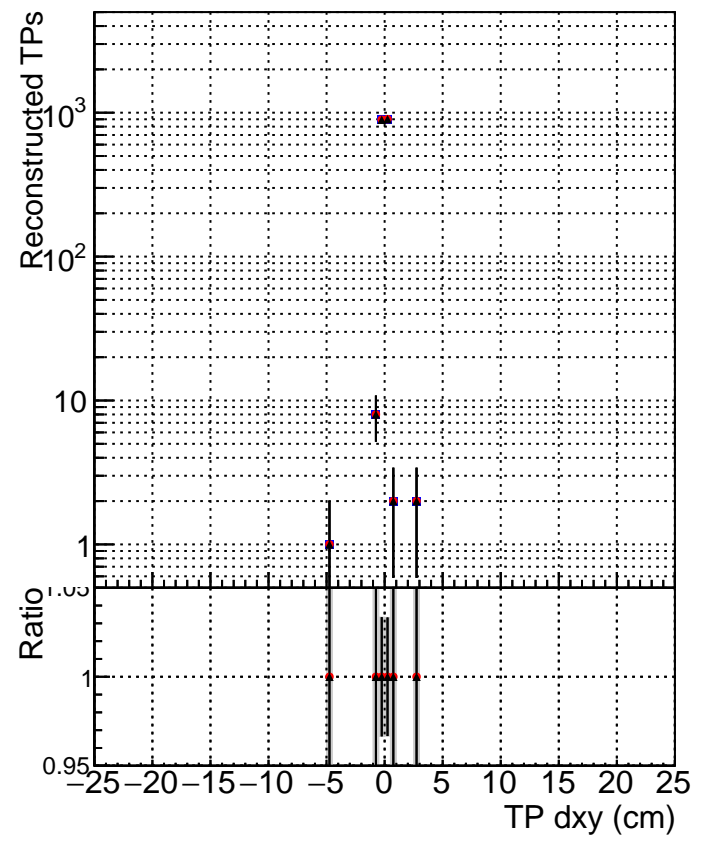

N of simulated tracks vs dxy

N of associated tracks (simToReco) vs dxy

N of simulated track

Legend:

- DQM_ttbarPU_mkFit_5iter
- DQM_ttbarPU_mkFit_5iter_updatedPR111_update
- ▲ DQM_ttbarPU_mkFit_5iter_updatedPR111_update_fixPropagation