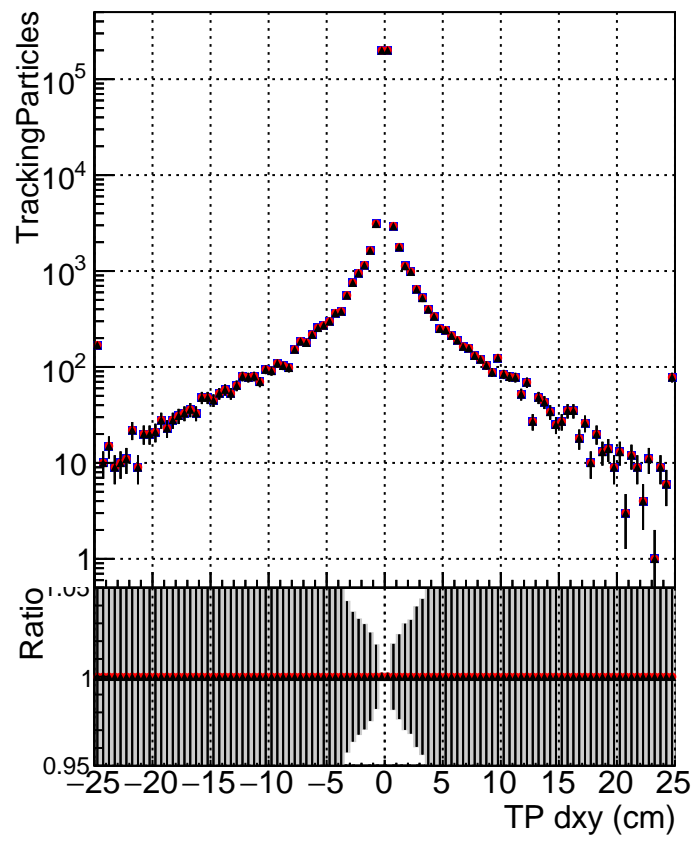

N of simulated tracks vs dxy

N of associated tracks (simToReco) vs dxy

N of simulated track

Legend:

- DQM_ttbarPU_mkFit_5iter
- DQM_ttbarPU_mkFit_5iter_updatedPR111_update
- ▲ DQM_ttbarPU_mkFit_5iter_updatedPR111_update_fixPropagation