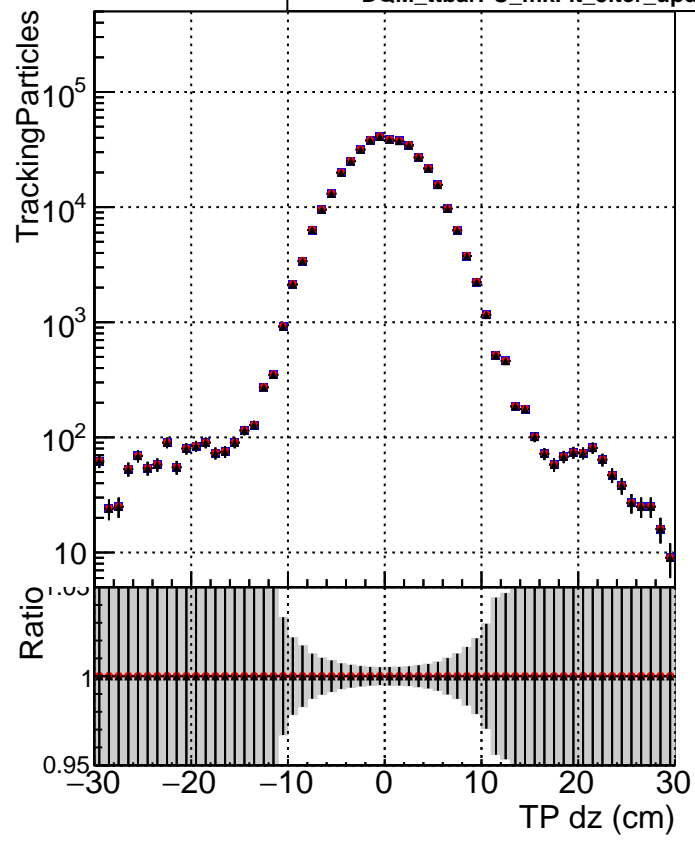

N of simulated tracks vs dxy

N of associated tracks (simToReco) vs dxy

N of simulated track

Legend:

- DQM_ttbarPU_mkFit_5iter
- DQM_ttbarPU_mkFit_5iter_updatedPR111_update
- ▲ DQM_ttbarPU_mkFit_5iter_updatedPR111_update_fixPropagation