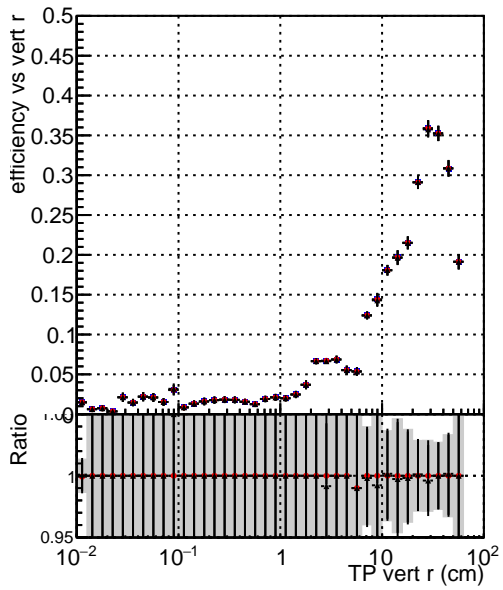

**Efficiency vs vertpos****fake+duplicates vs vert r****Efficiency**

Legend for Efficiency vs. TP vert z (cm):

- Blue line with circles: DQM\_ttbarPU\_mkFit\_5iter
- Red line with circles: DQM\_ttbarPU\_mkFit\_5iter\_updatedPR111\_update
- Black line with circles: DQM\_ttbarPU\_mkFit\_5iter\_updatedPR111\_update\_fixPropagation

**Efficiency vs. sim PV z****fake+duplicates vs Sim. PV z**