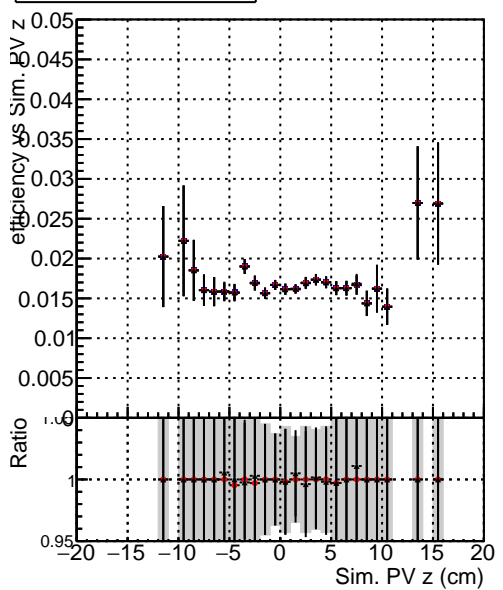

**Efficiency vs vertpos****fake+duplicates vs vert r****Efficiency**

Legend for Efficiency vs. TP vert z (cm):

- Blue line with circles: DQM\_ttbarPU\_mkFit\_5iter
- Red line with circles: DQM\_ttbarPU\_mkFit\_5iter\_updatedPR111\_update
- Black line with circles: DQM\_ttbarPU\_mkFit\_5iter\_updatedPR111\_update\_fixPropagation

**Efficiency vs. sim PV z****fake+duplicates vs Sim. PV z**