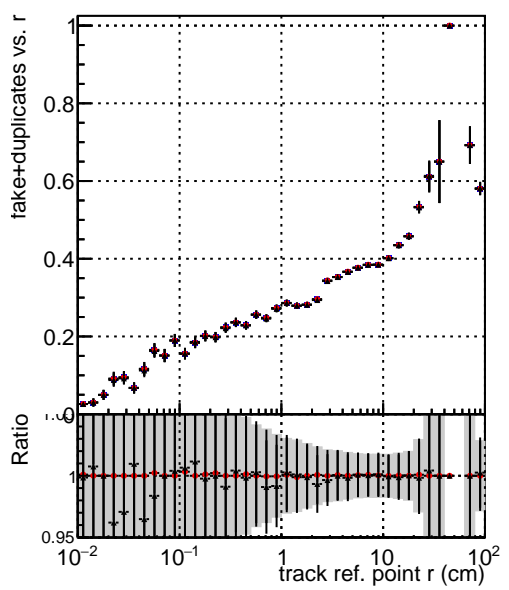

**Efficiency vs vertpos****fake+duplicates vs vert r****Efficiency**

Legend for Efficiency vs. TP vert z (cm):

- Blue line with circles: DQM\_ttbarPU\_mkFit\_5iter
- Red line with circles: DQM\_ttbarPU\_mkFit\_5iter\_updatedPR111\_update
- Black line with circles: DQM\_ttbarPU\_mkFit\_5iter\_updatedPR111\_update\_fixPropagation

**Efficiency vs. sim PV z****fake+duplicates vs Sim. PV z**