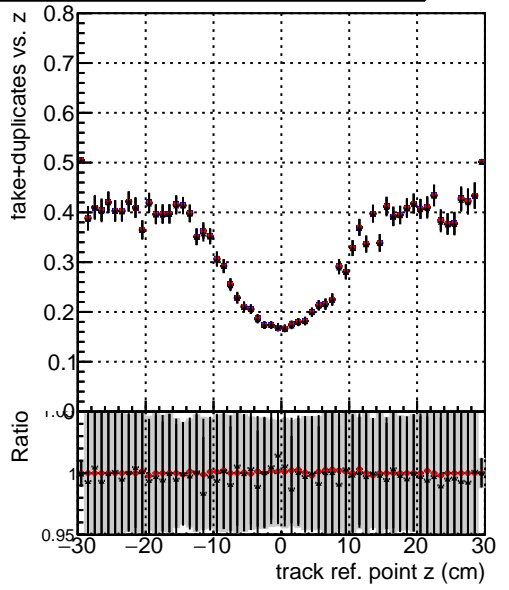

**Efficiency vs vertpos****fake+duplicates vs vert r****Efficiency**

Legend for Efficiency vs. TP vert z (cm):

- Blue line with circles: DQM\_ttbarPU\_mkFit\_5iter
- Red line with circles: DQM\_ttbarPU\_mkFit\_5iter\_updatedPR111\_update
- Black line with circles: DQM\_ttbarPU\_mkFit\_5iter\_updatedPR111\_update\_fixPropagation

**Efficiency vs. sim PV z****fake+duplicates vs Sim. PV z**