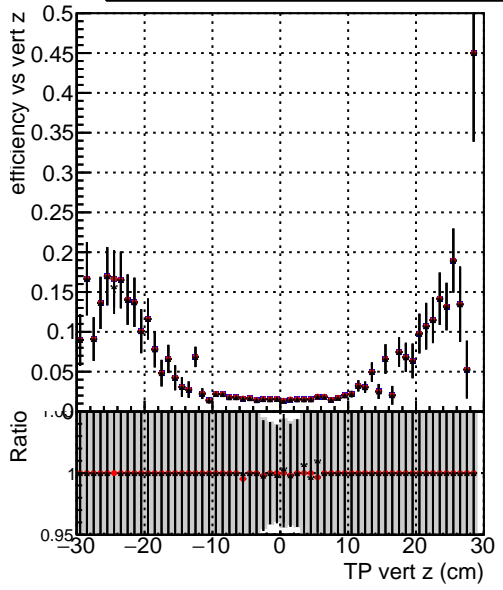

**Efficiency vs vertpos****fake+duplicates vs vert r****Efficiency**

Legend for Efficiency vs. TP vert z (cm):

- Blue line with circles: DQM\_ttbarPU\_mkFit\_5iter
- Red line with circles: DQM\_ttbarPU\_mkFit\_5iter\_updatedPR111\_update
- Black line with circles: DQM\_ttbarPU\_mkFit\_5iter\_updatedPR111\_update\_fixPropagation

**Efficiency vs. sim PV z****fake+duplicates vs Sim. PV z**