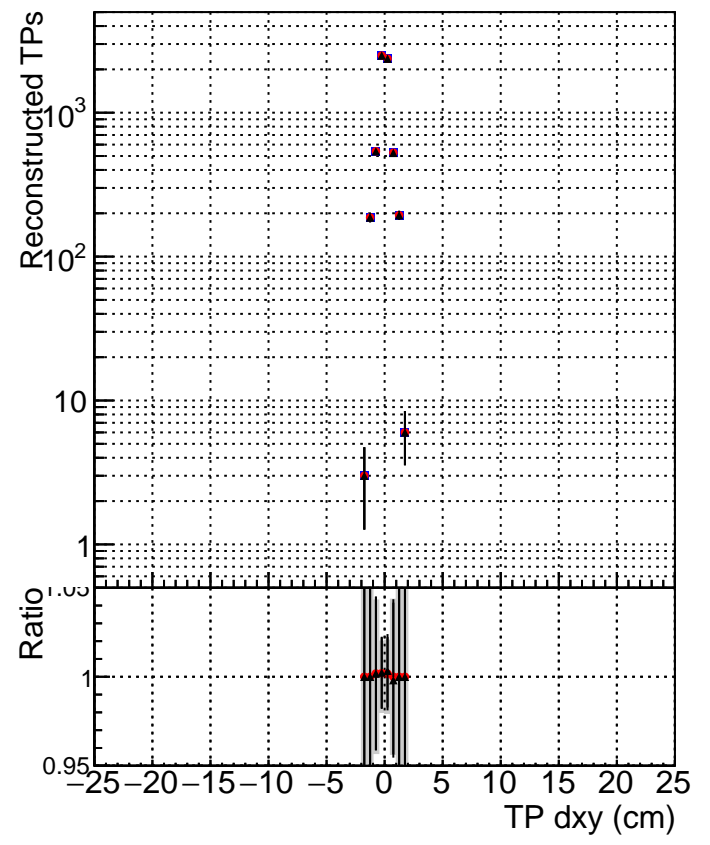

**N of simulated tracks vs dxy**

**N of associated tracks (simToReco) vs dxy**

**N of simulated track**

- DQM\_ttbarPU\_mkFit\_5iter
- DQM\_ttbarPU\_mkFit\_5iter\_updatedPR111\_update
- ▲ DQM\_ttbarPU\_mkFit\_5iter\_updatedPR111\_update\_fixPropagation