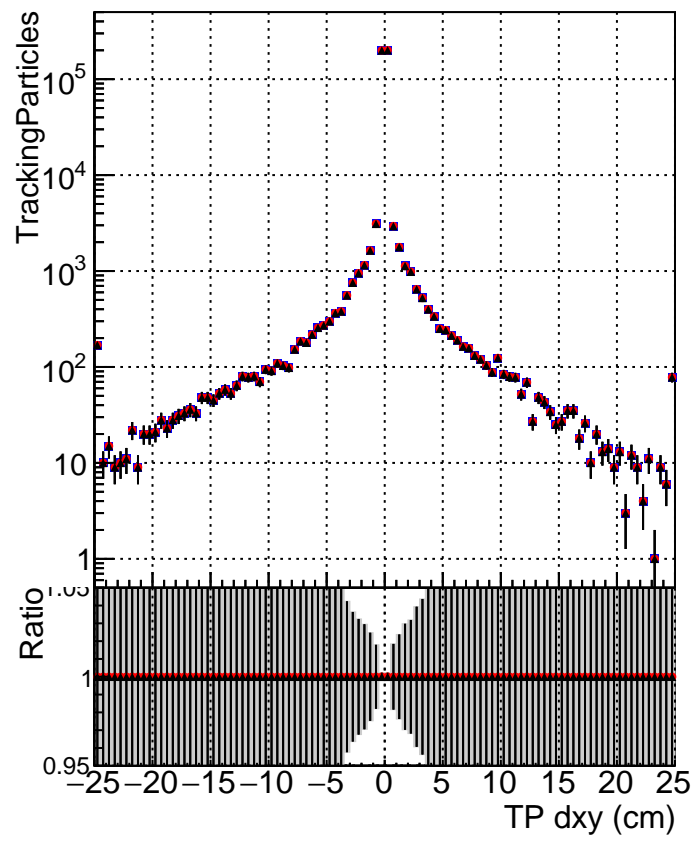

**N of simulated tracks vs dxy**

**N of associated tracks (simToReco) vs dxy**

**N of simulated track**

- DQM\_ttbarPU\_mkFit\_5iter
- DQM\_ttbarPU\_mkFit\_5iter\_updatedPR111\_update
- ▲ DQM\_ttbarPU\_mkFit\_5iter\_updatedPR111\_update\_fixPropagation