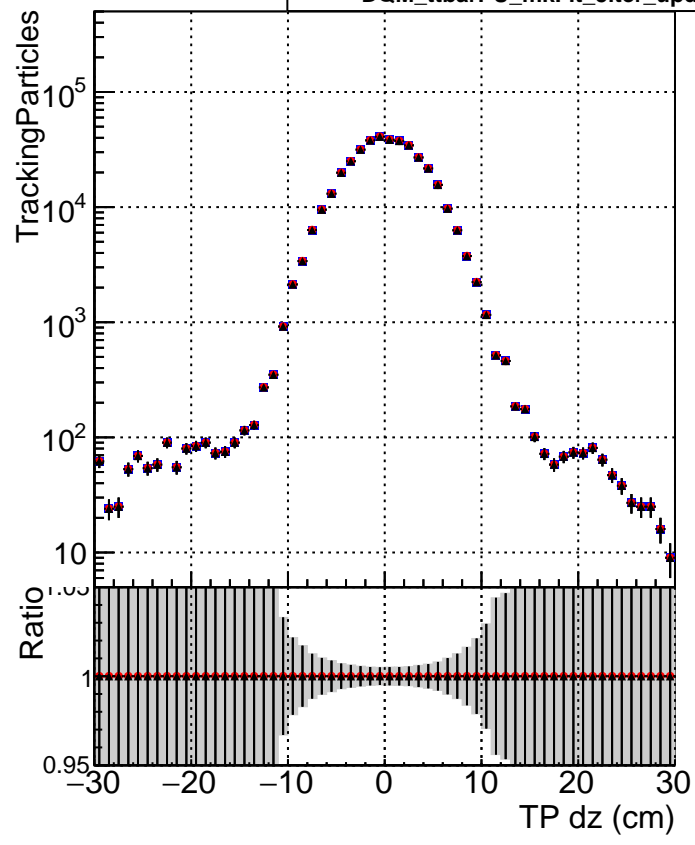

**N of simulated tracks vs dxy**

**N of associated tracks (simToReco) vs dxy**

**N of simulated track**

- DQM\_ttbarPU\_mkFit\_5iter
- DQM\_ttbarPU\_mkFit\_5iter\_updatedPR111\_update
- ▲ DQM\_ttbarPU\_mkFit\_5iter\_updatedPR111\_update\_fixPropagation