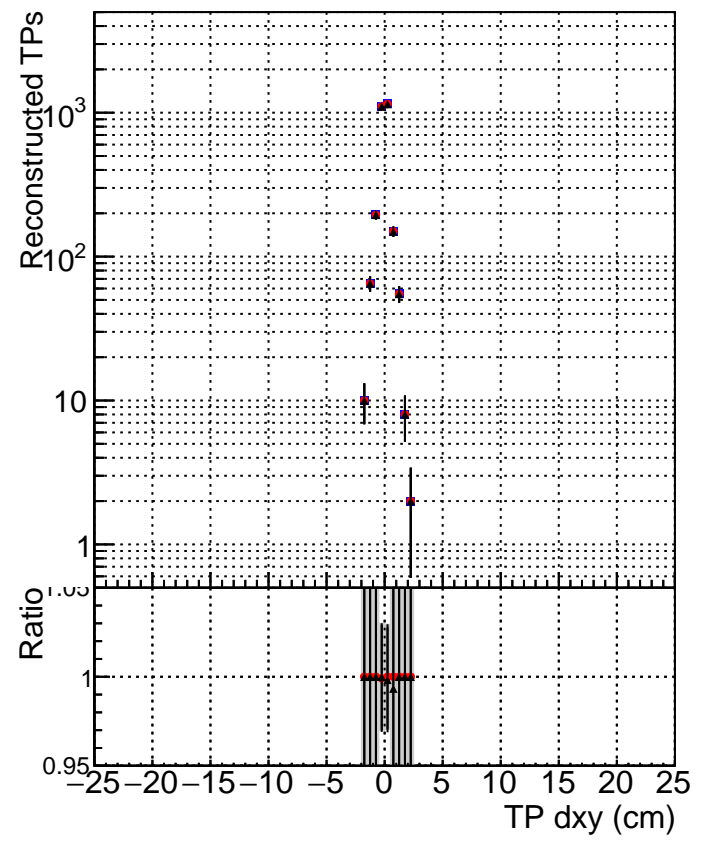

**N of simulated tracks vs dxy**

**N of associated tracks (simToReco) vs dxy**

**N of simulated track**

- DQM\_ttbarPU\_mkFit\_5iter
- DQM\_ttbarPU\_mkFit\_5iter\_updatedPR111\_update
- ▲ DQM\_ttbarPU\_mkFit\_5iter\_updatedPR111\_update\_fixPropagation