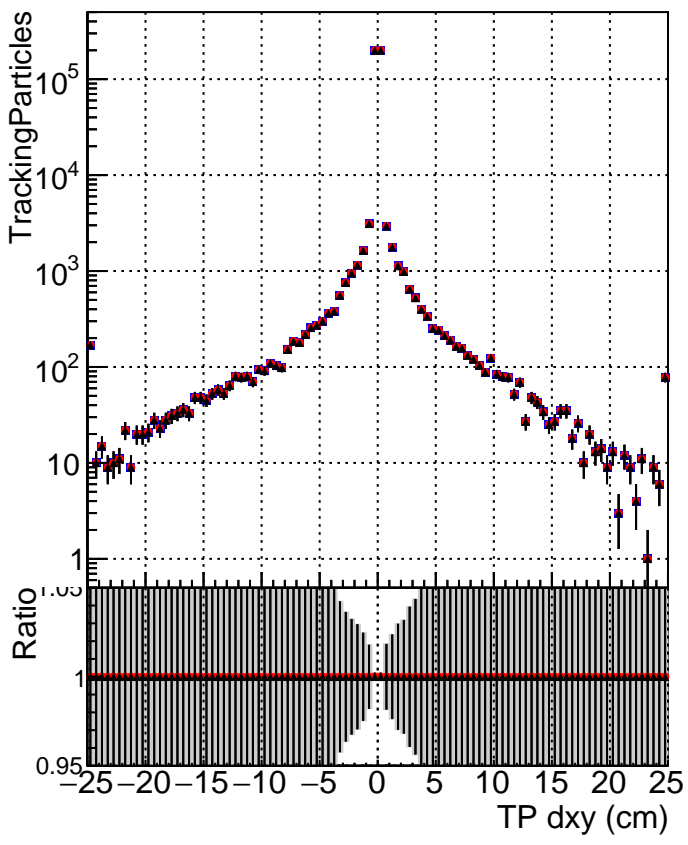

**N of simulated tracks vs dxy**

**N of associated tracks (simToReco) vs dxy**

**N of simulated track**

**Legend:**  
■ DQM\_ttbarPU\_mkFit\_5iter  
● DQM\_ttbarPU\_mkFit\_5iter\_updatedPR111\_update  
▲ DQM\_ttbarPU\_mkFit\_5iter\_updatedPR111\_update\_fixPropagation