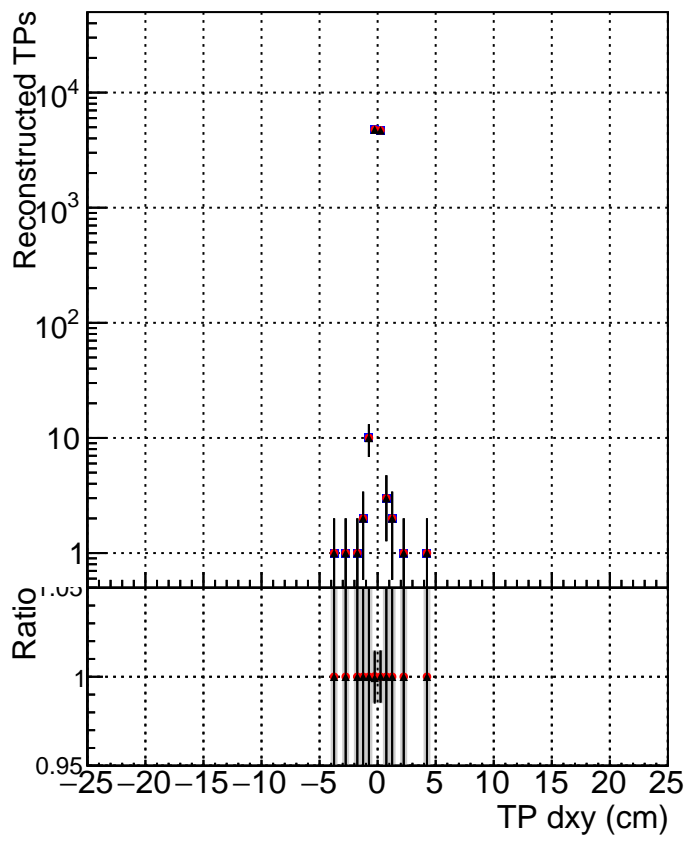

**N of simulated tracks vs dxy**

**N of associated tracks (simToReco) vs dxy**

**N of simulated track**

**Legend:**  
■ DQM\_ttbarPU\_mkFit\_5iter  
● DQM\_ttbarPU\_mkFit\_5iter\_updatedPR111\_update  
▲ DQM\_ttbarPU\_mkFit\_5iter\_updatedPR111\_update\_fixPropagation