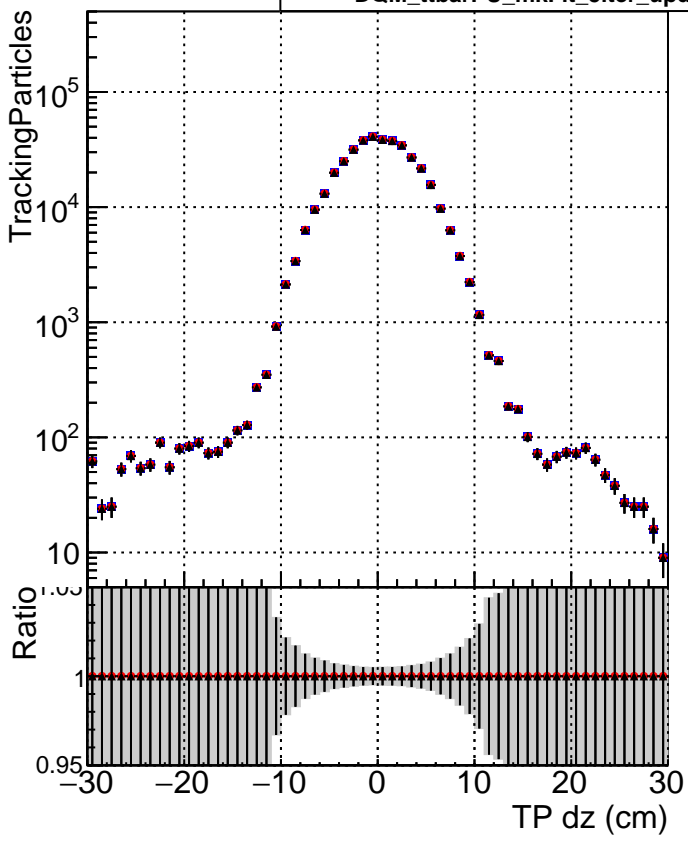

**N of simulated tracks vs dxy**

**N of associated tracks (simToReco) vs dxy**

**N of simulated track**

**Legend:**  
■ DQM\_ttbarPU\_mkFit\_5iter  
● DQM\_ttbarPU\_mkFit\_5iter\_updatedPR111\_update  
▲ DQM\_ttbarPU\_mkFit\_5iter\_updatedPR111\_update\_fixPropagation