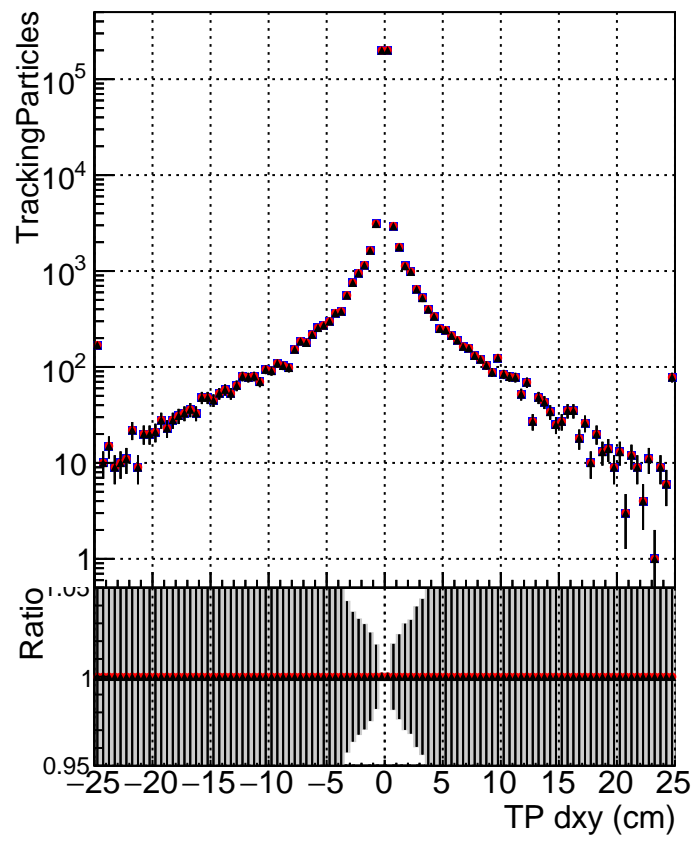

**N of simulated tracks vs dxy**

**N of associated tracks (simToReco) vs dxy**

**N of simulated track**

**Legend:**  
■ DQM\_ttbarPU\_mkFit\_5iter  
● DQM\_ttbarPU\_mkFit\_5iter\_updatedPR111\_update  
▲ DQM\_ttbarPU\_mkFit\_5iter\_updatedPR111\_update\_fixPropagation