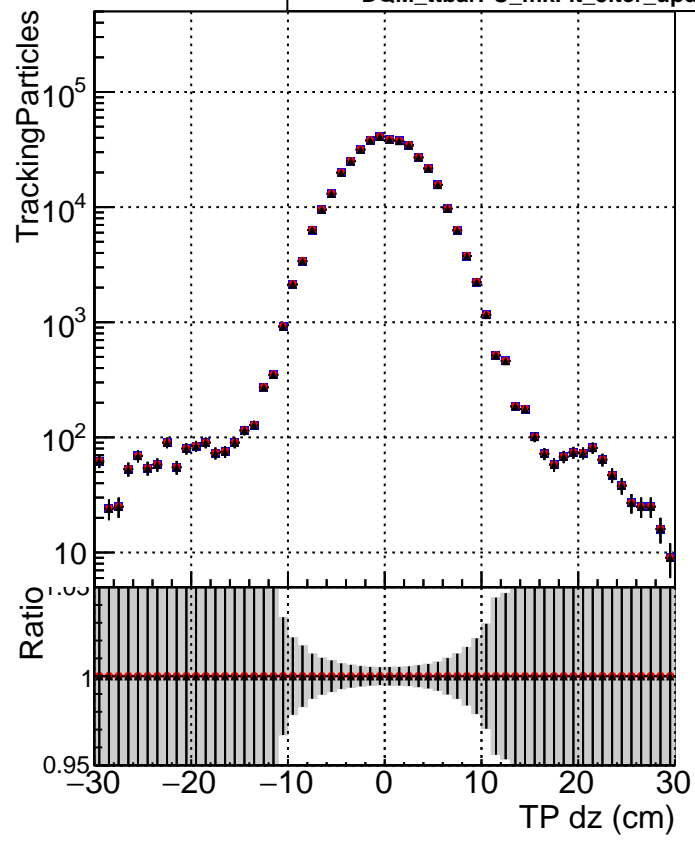

**N of simulated tracks vs dxy**

**N of associated tracks (simToReco) vs dxy**

**N of simulated track**

**Legend:**  
■ DQM\_ttbarPU\_mkFit\_5iter  
● DQM\_ttbarPU\_mkFit\_5iter\_updatedPR111\_update  
▲ DQM\_ttbarPU\_mkFit\_5iter\_updatedPR111\_update\_fixPropagation