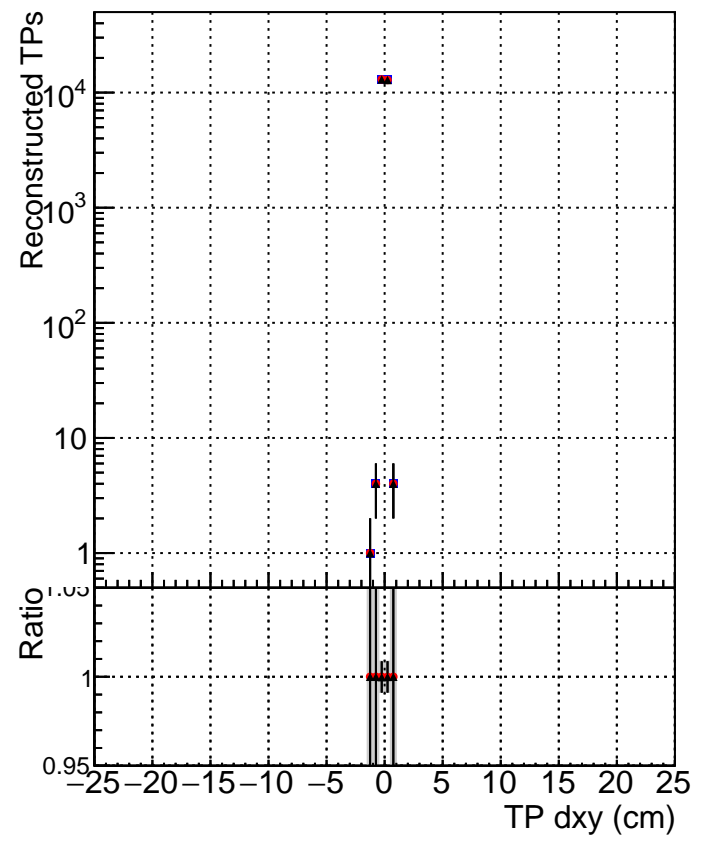

**N of simulated tracks vs dxy**

**N of associated tracks (simToReco) vs dxy**

**N of simulated track**

**Legend:**  
■ DQM\_ttbarPU\_mkFit\_5iter  
● DQM\_ttbarPU\_mkFit\_5iter\_updatedPR111\_update  
▲ DQM\_ttbarPU\_mkFit\_5iter\_updatedPR111\_update\_fixPropagation