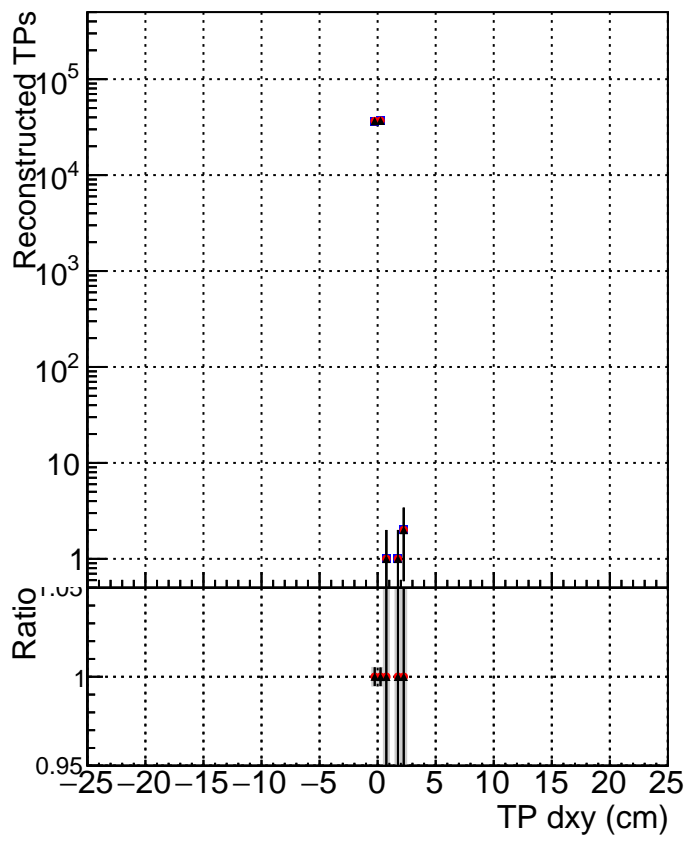

**N of simulated tracks vs dxy**

**N of associated tracks (simToReco) vs dxy**

**N of simulated track**

- DQM\_ttbarPU\_mkFit\_5iter
- DQM\_ttbarPU\_mkFit\_5iter\_updatedPR111\_update
- ▲ DQM\_ttbarPU\_mkFit\_5iter\_updatedPR111\_update\_fixPropagation