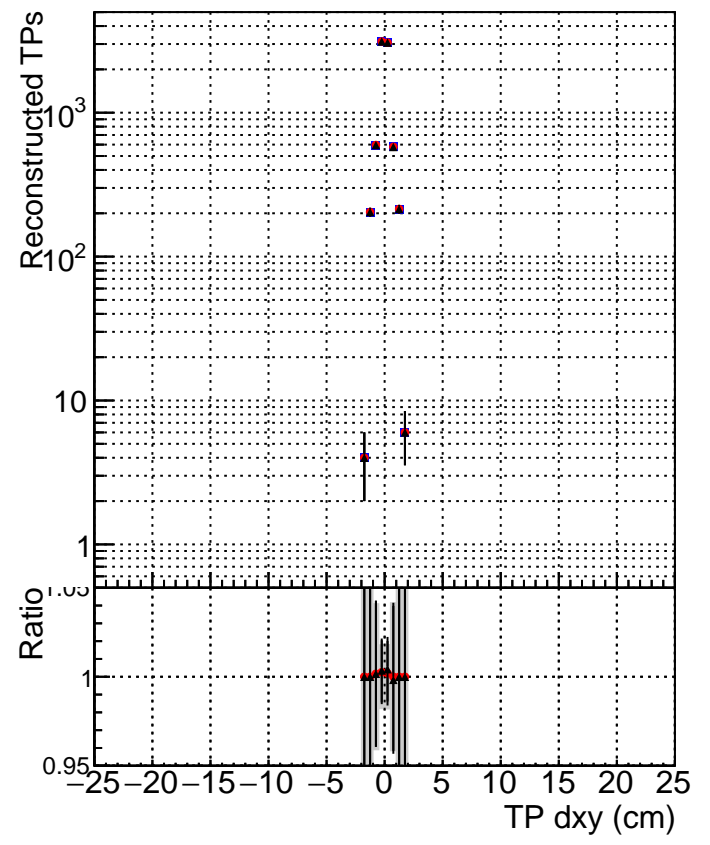

**N of simulated tracks vs dxy**

**N of associated tracks (simToReco) vs dxy**

**N of simulated track**

- DQM\_ttbarPU\_mkFit\_5iter
- DQM\_ttbarPU\_mkFit\_5iter\_updatedPR111\_update
- ▲ DQM\_ttbarPU\_mkFit\_5iter\_updatedPR111\_update\_fixPropagation