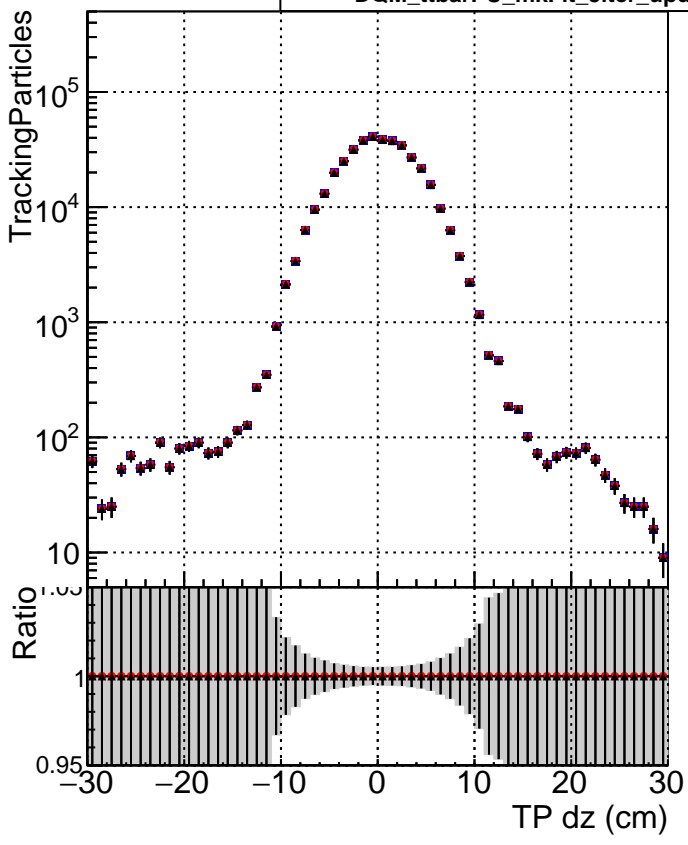

**N of simulated tracks vs dxy**

**N of associated tracks (simToReco) vs dxy**

**N of simulated track**

- DQM\_ttbarPU\_mkFit\_5iter
- DQM\_ttbarPU\_mkFit\_5iter\_updatedPR111\_update
- ▲ DQM\_ttbarPU\_mkFit\_5iter\_updatedPR111\_update\_fixPropagation