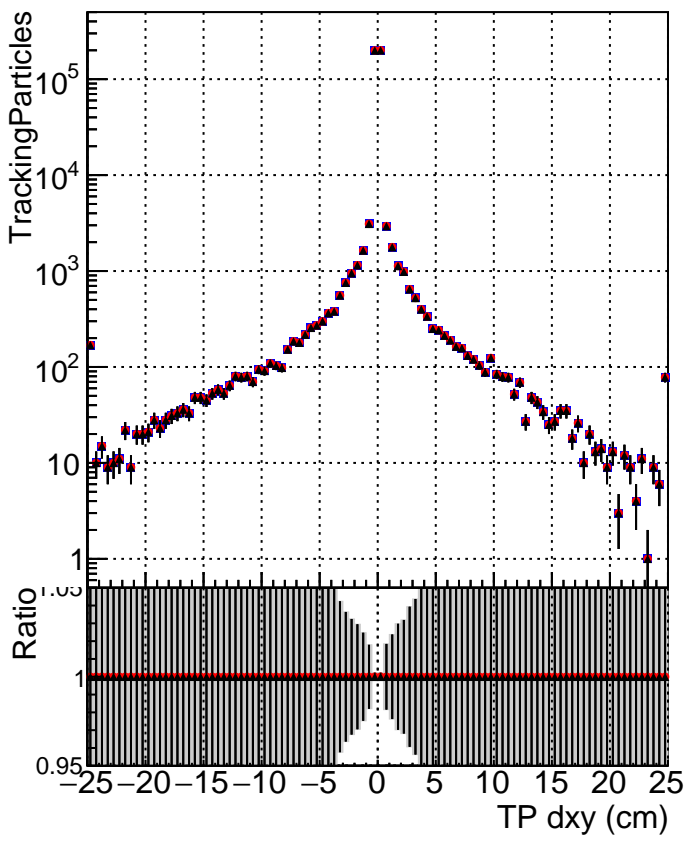

**N of simulated tracks vs dxy**

**N of associated tracks (simToReco) vs dxy**

**N of simulated track**

- DQM\_ttbarPU\_mkFit\_5iter
- DQM\_ttbarPU\_mkFit\_5iter\_updatedPR111\_update
- ▲ DQM\_ttbarPU\_mkFit\_5iter\_updatedPR111\_update\_fixPropagation