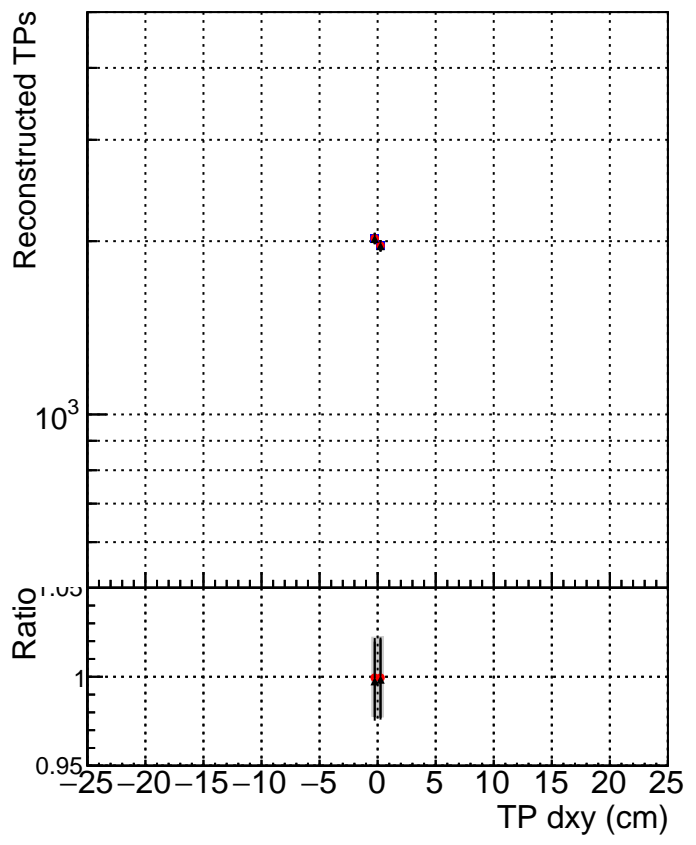

**N of simulated tracks vs dxy**

**N of associated tracks (simToReco) vs dxy**

**N of simulated track**

- DQM\_ttbarPU\_mkFit\_5iter
- DQM\_ttbarPU\_mkFit\_5iter\_updatedPR111\_update
- ▲ DQM\_ttbarPU\_mkFit\_5iter\_updatedPR111\_update\_fixPropagation