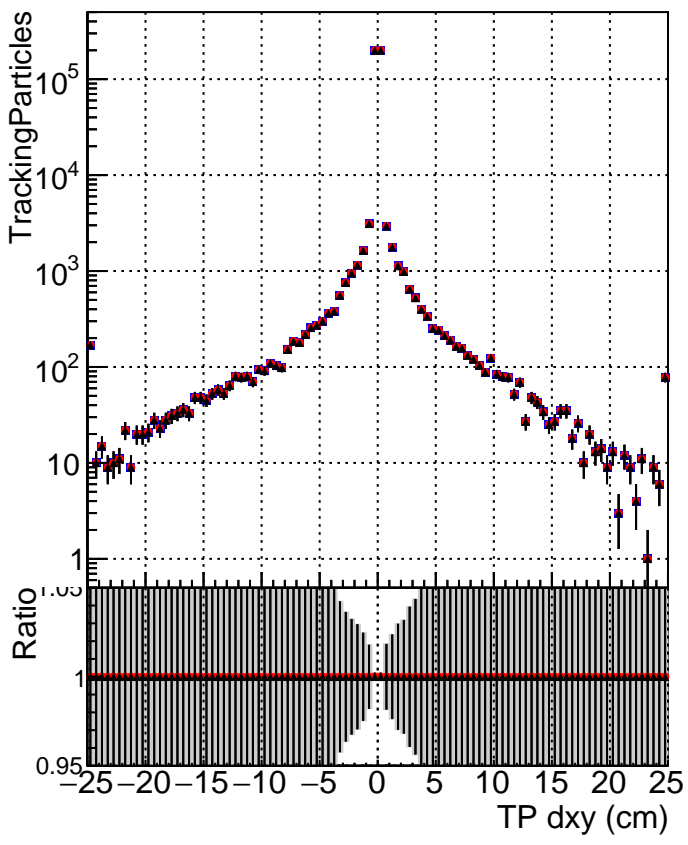

**N of simulated tracks vs dxy**

**N of associated tracks (simToReco) vs dxy**

**N of simulated track**

**Legend:**

- DQM\_ttbarPU\_mkFit\_5iter
- DQM\_ttbarPU\_mkFit\_5iter\_updatedPR111\_update
- ▲ DQM\_ttbarPU\_mkFit\_5iter\_updatedPR111\_update\_fixPropagation