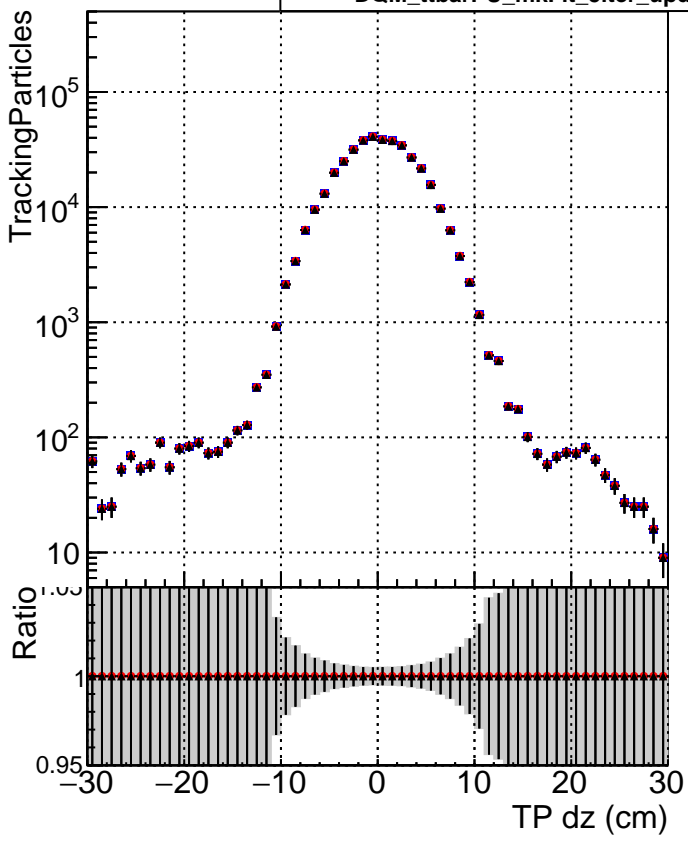

**N of simulated tracks vs dxy**

**N of associated tracks (simToReco) vs dxy**

**N of simulated track**

**Legend:**

- DQM\_ttbarPU\_mkFit\_5iter
- DQM\_ttbarPU\_mkFit\_5iter\_updatedPR111\_update
- ▲ DQM\_ttbarPU\_mkFit\_5iter\_updatedPR111\_update\_fixPropagation