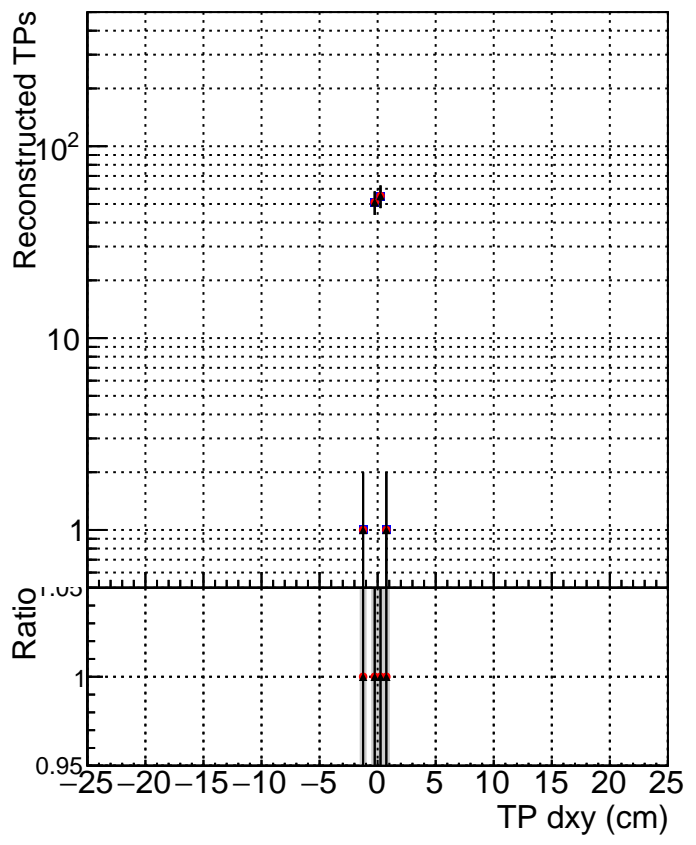

**N of simulated tracks vs dxy**

**N of associated tracks (simToReco) vs dxy**

**N of simulated track**

- DQM\_ttbarPU\_mkFit\_5iter
- DQM\_ttbarPU\_mkFit\_5iter\_updatedPR111\_update
- ▲ DQM\_ttbarPU\_mkFit\_5iter\_updatedPR111\_update\_fixPropagation