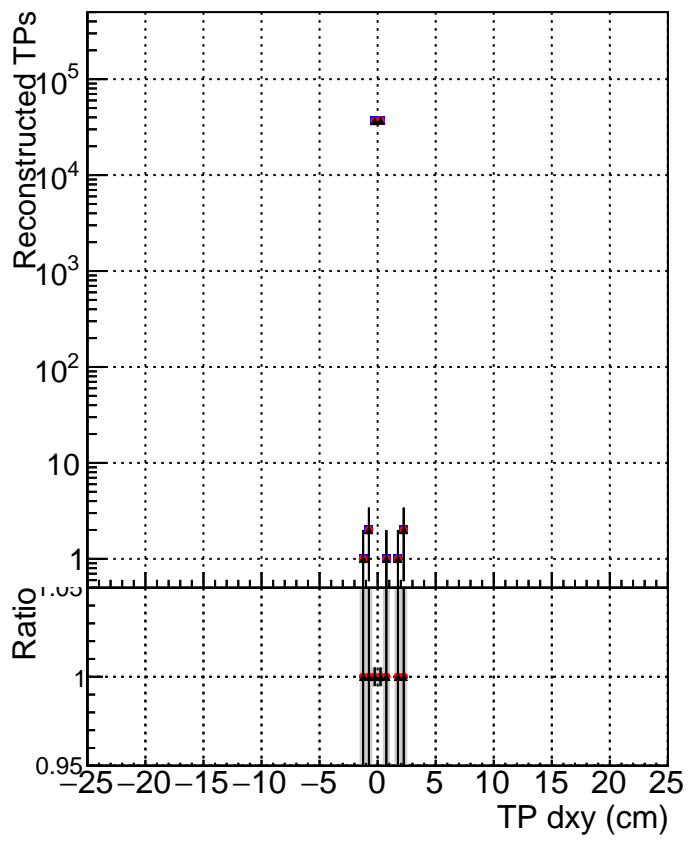

**N of simulated tracks vs dxy**

**N of associated tracks (simToReco) vs dxy**

**N of simulated track**

- DQM\_ttbarPU\_mkFit\_5iter
- DQM\_ttbarPU\_mkFit\_5iter\_updatedPR111\_update
- ▲ DQM\_ttbarPU\_mkFit\_5iter\_updatedPR111\_update\_fixPropagation