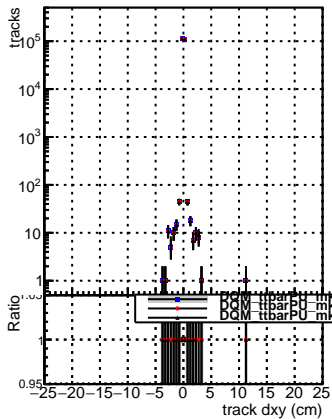

N of reco track vs dxy

N of associated (recoToSim) tracks vs dxy

N of associated (recoToSim) looper tracks vs dxy

N of reco track vs dz

N of associated (recoToSim) tracks vs dz

N of associated (recoToSim) looper tracks vs dz