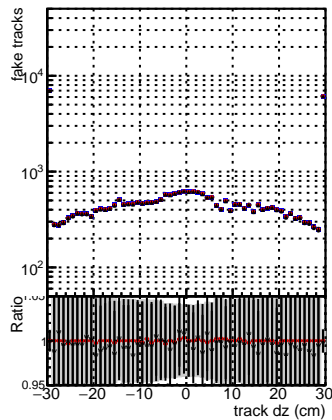

N of reco track vs dxy**N of associated (recoToSim) tracks vs dxy****N of associated (recoToSim) looper tracks vs dxy****N of reco track vs dz****N of associated (recoToSim) tracks vs dz****N of associated (recoToSim) looper tracks vs dz**

DGM ttbar PU mkFit Siter updated PR111 update
 DGM ttbar PU mkFit Siter updated PR111 update fixPropagation