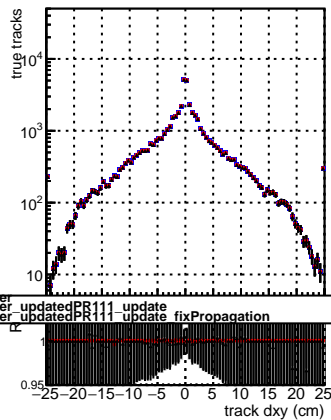

N of reco track vs dxy**N of associated (recoToSim) tracks vs dxy****N of associated (recoToSim) looper tracks vs dxy****N of reco track vs dz****N of associated (recoToSim) tracks vs dz****N of associated (recoToSim) looper tracks vs dz**

DGM ttbar PU mkFit Siter updated PR111 update
 DGM ttbar PU mkFit Siter updated PR111 update fixPropagation