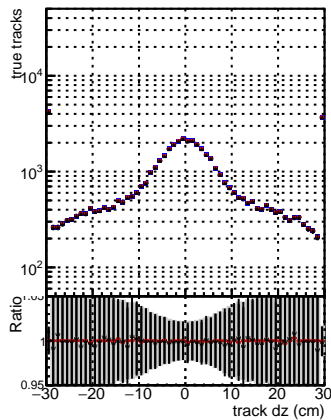

N of reco track vs dxy**N of associated (recoToSim) tracks vs dxy****N of associated (recoToSim) looper tracks vs dxy****N of reco track vs dz****N of associated (recoToSim) tracks vs dz****N of associated (recoToSim) looper tracks vs dz**

DGM ttbar PU mkFit Siter updated PR111 update
 DGM ttbar PU mkFit Siter updated PR111 update fixPropagation