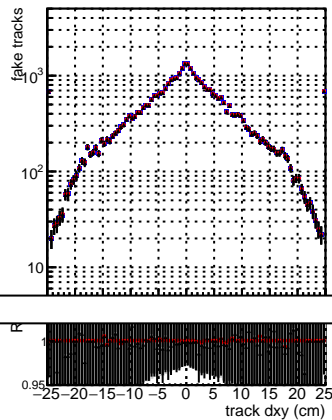

N of reco track vs dxy**N of associated (recoToSim) tracks vs dxy****N of associated (recoToSim) looper tracks vs dxy****N of reco track vs dz****N of associated (recoToSim) tracks vs dz****N of associated (recoToSim) looper tracks vs dz**

DGM ttbar PU mkFit Siter updated PR111 update
 DGM ttbar PU mkFit Siter updated PR111 update fixPropagation