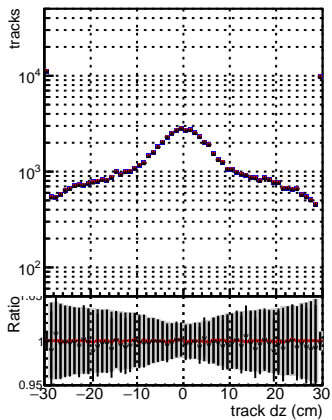

N of reco track vs dxy**N of associated (recoToSim) tracks vs dxy****N of associated (recoToSim) looper tracks vs dxy****N of reco track vs dz****N of associated (recoToSim) tracks vs dz****N of associated (recoToSim) looper tracks vs dz**

DGM ttbar PU mkFit Siter updated PR111 update
 DGM ttbar PU mkFit Siter updated PR111 update fixPropagation