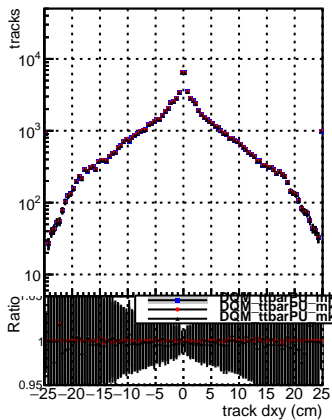

N of reco track vs dxy**N of associated (recoToSim) tracks vs dxy****N of associated (recoToSim) looper tracks vs dxy****N of reco track vs dz****N of associated (recoToSim) tracks vs dz****N of associated (recoToSim) looper tracks vs dz**

DGM ttbar PU mkFit Siter updated PR111 update
 DGM ttbar PU mkFit Siter updated PR111 update fixPropagation