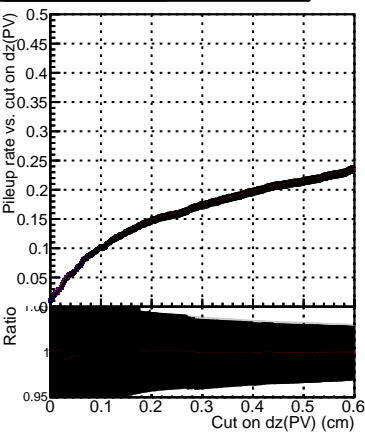

Efficiency vs. dz (PV)

Efficiency (tracking eff factorized out) vs. dz (PV)

Fake rate

—●— DQM_ttbarPU_mkFit_5iter
—●— DQM_ttbarPU_mkFit_5iter_updatedPR111_update
—●— DQM_ttbarPU_mkFit_5iter_updatedPR111_update_fixPropagation