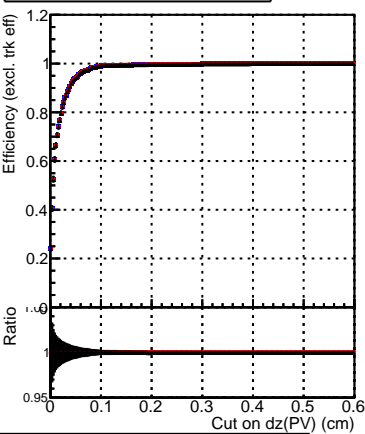

Efficiency vs. dz (PV)

Efficiency (tracking eff factorized out) vs. dz (PV)

Fake rate

—●— DQM_ttbarPU_mkFit_5iter
—●— DQM_ttbarPU_mkFit_5iter_updatedPR111_update
—●— DQM_ttbarPU_mkFit_5iter_updatedPR111_update_fixPropagation