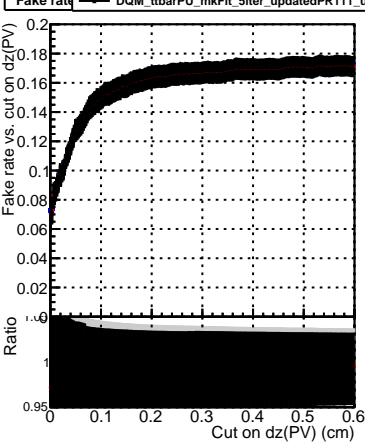

Efficiency vs. dz (PV)

Efficiency (tracking eff factorized out) vs. dz (PV)

Fake rate

—●— DQM_ttbarPU_mkFit_5iter
—●— DQM_ttbarPU_mkFit_5iter_updatedPR111_update
—●— DQM_ttbarPU_mkFit_5iter_updatedPR111_update_fixPropagation