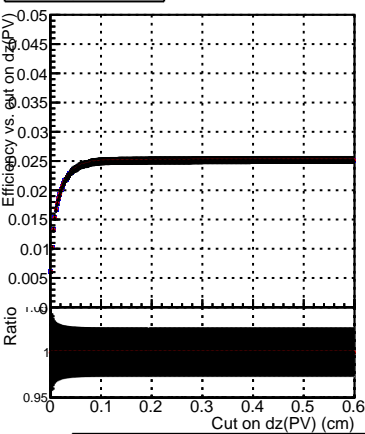

Efficiency vs. dz (PV)

Efficiency (tracking eff factorized out) vs. dz (PV)

Fake rate

—●— DQM_ttbarPU_mkFit_5iter
—●— DQM_ttbarPU_mkFit_5iter_updatedPR111_update
—●— DQM_ttbarPU_mkFit_5iter_updatedPR111_update_fixPropagation