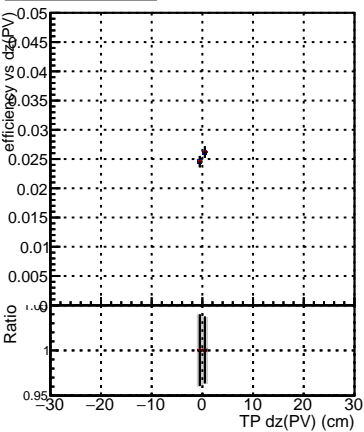

**Efficiency vs Dxy(PV)****fake+duplicates vs dxy(PV)****Efficiency****fake+duplicates vs dxy(PV)****Efficiency vs Dz(PV)****fake+duplicates vs dz(PV)****Efficiency vs Dz(PV)****fake+duplicates vs dz(PV)**

Legend for Efficiency vs Dxy(PV) and fake+duplicates vs dxy(PV) plots:

- Blue square: DQM\_ttbarPU\_mkFit\_5iter
- Red circle: DQM\_ttbarPU\_mkFit\_5iter\_updatedPR111\_update
- Black triangle: DQM\_ttbarPU\_mkFit\_5iter\_updatedPR111\_update\_fixPropagation