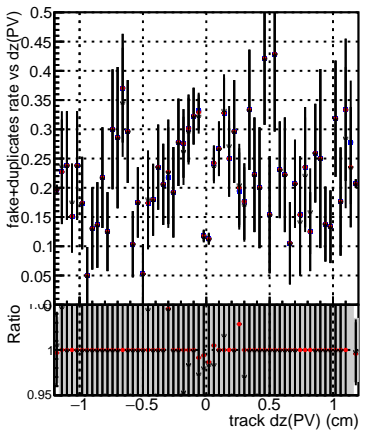

**Efficiency vs Dxy(PV)****fake+duplicates vs dxy(PV)****Efficiency****fake+duplicates vs dxy(PV)****Efficiency vs Dz(PV)****fake+duplicates vs dz(PV)****Efficiency vs Dz(PV)****fake+duplicates vs dz(PV)**

Legend for Efficiency vs Dxy(PV) and fake+duplicates vs dxy(PV) plots:

- Blue square: DQM\_ttbarPU\_mkFit\_5iter
- Red circle: DQM\_ttbarPU\_mkFit\_5iter\_updatedPR111\_update
- Black triangle: DQM\_ttbarPU\_mkFit\_5iter\_updatedPR111\_update\_fixPropagation