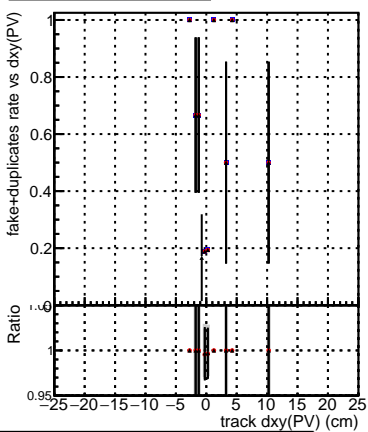

**Efficiency vs Dxy(PV)****fake+duplicates vs dxy(PV)****Efficiency****fake+duplicates vs dxy(PV)****Efficiency vs Dz(PV)****fake+duplicates vs dz(PV)****Efficiency vs Dz(PV)****fake+duplicates vs dz(PV)**

Legend for Efficiency vs Dxy(PV) and fake+duplicates vs dxy(PV) plots:

- Blue square: DQM\_ttbarPU\_mkFit\_5iter
- Red circle: DQM\_ttbarPU\_mkFit\_5iter\_updatedPR111\_update
- Black triangle: DQM\_ttbarPU\_mkFit\_5iter\_updatedPR111\_update\_fixPropagation