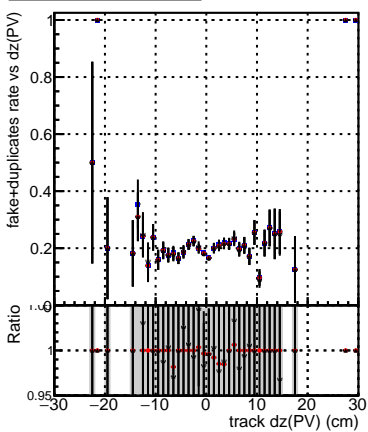

**Efficiency vs Dxy(PV)****fake+duplicates vs dxy(PV)****Efficiency****fake+duplicates vs dxy(PV)****Efficiency vs Dz(PV)****fake+duplicates vs dz(PV)****Efficiency vs Dz(PV)****fake+duplicates vs dz(PV)**

Legend for Efficiency vs Dxy(PV) and fake+duplicates vs dxy(PV) plots:

- Blue square: DQM\_ttbarPU\_mkFit\_5iter
- Red circle: DQM\_ttbarPU\_mkFit\_5iter\_updatedPR111\_update
- Black triangle: DQM\_ttbarPU\_mkFit\_5iter\_updatedPR111\_update\_fixPropagation