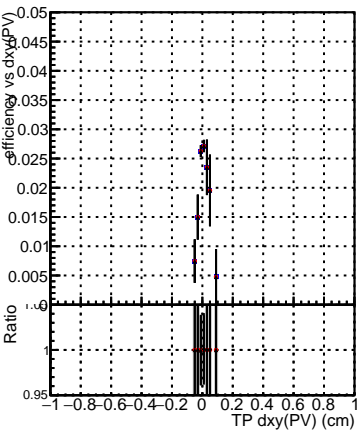

**Efficiency vs Dxy(PV)****fake+duplicates vs dxy(PV)****Efficiency****fake+duplicates vs dxy(PV)****Efficiency vs Dz(PV)****fake+duplicates vs dz(PV)****Efficiency vs Dz(PV)****fake+duplicates vs dz(PV)**

Legend for Efficiency vs Dxy(PV) and fake+duplicates vs dxy(PV) plots:

- Blue square: DQM\_ttbarPU\_mkFit\_5iter
- Red circle: DQM\_ttbarPU\_mkFit\_5iter\_updatedPR111\_update
- Black triangle: DQM\_ttbarPU\_mkFit\_5iter\_updatedPR111\_update\_fixPropagation