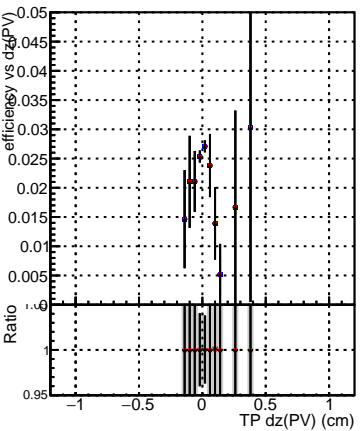

**Efficiency vs Dxy(PV)****fake+duplicates vs dxy(PV)****Efficiency****fake+duplicates vs dxy(PV)****Efficiency vs Dz(PV)****fake+duplicates vs dz(PV)****Efficiency vs Dz(PV)****fake+duplicates vs dz(PV)**

Legend for Efficiency vs Dxy(PV) and fake+duplicates vs dxy(PV) plots:

- Blue square: DQM\_ttbarPU\_mkFit\_5iter
- Red circle: DQM\_ttbarPU\_mkFit\_5iter\_updatedPR111\_update
- Black triangle: DQM\_ttbarPU\_mkFit\_5iter\_updatedPR111\_update\_fixPropagation