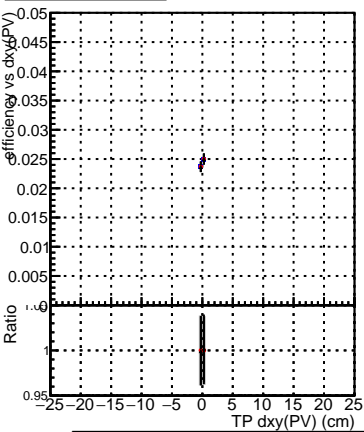

**Efficiency vs Dxy(PV)****fake+duplicates vs dxy(PV)****Efficiency****fake+duplicates vs dxy(PV)****Efficiency vs Dz(PV)****fake+duplicates vs dz(PV)****Efficiency vs Dz(PV)****fake+duplicates vs dz(PV)**

Legend for Efficiency vs Dxy(PV) and fake+duplicates vs dxy(PV) plots:

- Blue square: DQM\_ttbarPU\_mkFit\_5iter
- Red circle: DQM\_ttbarPU\_mkFit\_5iter\_updatedPR111\_update
- Black triangle: DQM\_ttbarPU\_mkFit\_5iter\_updatedPR111\_update\_fixPropagation