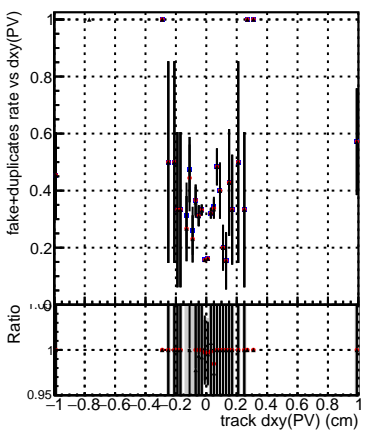

**Efficiency vs Dxy(PV)****fake+duplicates vs dxy(PV)****Efficiency****fake+duplicates vs dxy(PV)****Efficiency vs Dz(PV)****fake+duplicates vs dz(PV)****Efficiency vs Dz(PV)****fake+duplicates vs dz(PV)**

Legend for Efficiency vs Dxy(PV) and fake+duplicates vs dxy(PV) plots:

- Blue square: DQM\_ttbarPU\_mkFit\_5iter
- Red circle: DQM\_ttbarPU\_mkFit\_5iter\_updatedPR111\_update
- Black triangle: DQM\_ttbarPU\_mkFit\_5iter\_updatedPR111\_update\_fixPropagation