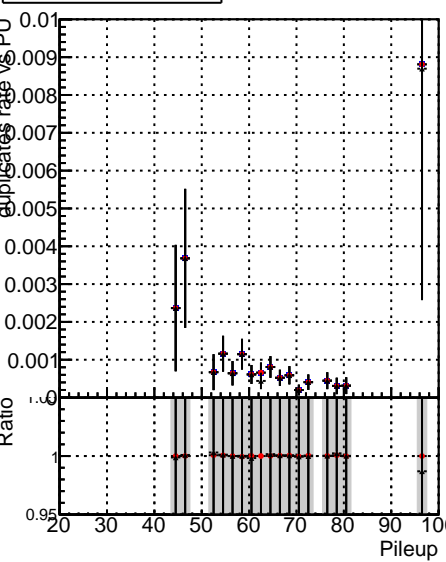

Fake rate vs dr**Duplicates Rate vs dr****Pileup rate vs dr****Fake rate vs****Duplicates Rate vs ΔR(track, jet)****Pileup rate vs ΔR(track, jet)**

—•— DQM_ttbarPU_mkFit_5iter
—•— DQM_ttbarPU_mkFit_5iter_updatedPR111_update
—•— DQM_ttbarPU_mkFit_5iter_updatedPR111_update_fixPropagation

Fake rate vs pu**Duplicates Rate vs pu****Pileup rate vs pu**