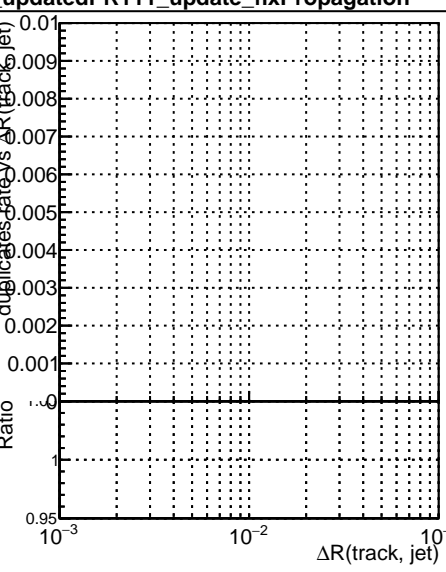

Fake rate vs dr**Duplicates Rate vs dr****Pileup rate vs dr****Fake rate vs****Duplicates Rate vs ΔR(track, jet)****Pileup rate vs ΔR(track, jet)**

—•— DQM_ttbarPU_mkFit_5iter
—•— DQM_ttbarPU_mkFit_5iter_updatedPR111_update
—•— DQM_ttbarPU_mkFit_5iter_updatedPR111_update_fixPropagation