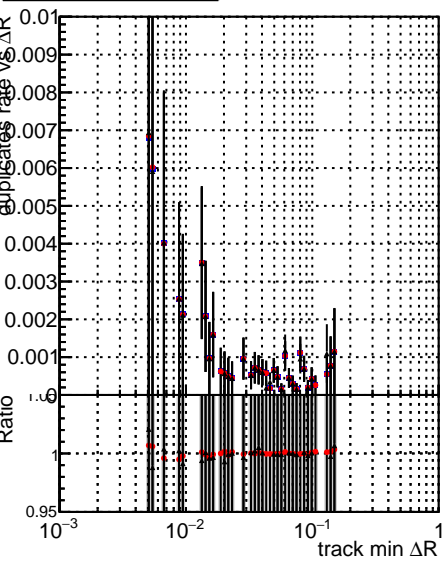

Fake rate vs dr**Duplicates Rate vs dr****Pileup rate vs dr****Fake rate vs****Duplicates Rate vs ΔR(track, jet)****Pileup rate vs ΔR(track, jet)**

—•— DQM_ttbarPU_mkFit_5iter
—•— DQM_ttbarPU_mkFit_5iter_updatedPR111_update
—•— DQM_ttbarPU_mkFit_5iter_updatedPR111_update_fixPropagation

Fake rate vs pu**Duplicates Rate vs pu****Pileup rate vs pu**