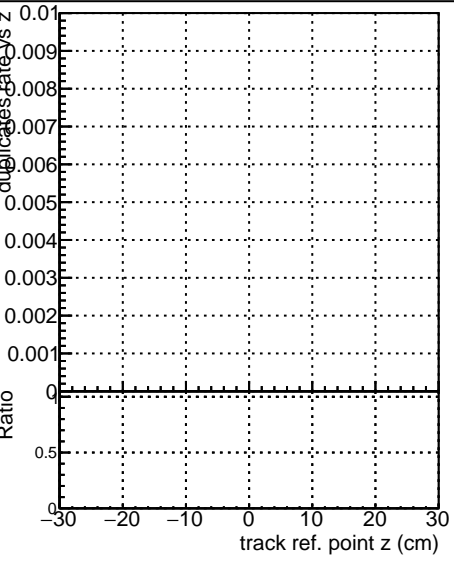

Fake rate vs vertpos**Duplicates Rate vs vertpos****Pileup rate vs vertpos**

—•— **DQM_ttbarPU_mkFit_5iter**
—•— **DQM_ttbarPU_mkFit_5iter_updatedPR111_update**
—•— **DQM_ttbarPU_mkFit_5iter_updatedPR111_update_fixPropagation**

Fake rate vs v**Duplicates Rate vs v****Pileup rate vs v****Fake rate vs. sim PV z****Duplicates Rate vs sim PV z****Pileup rate vs. sim PV z**