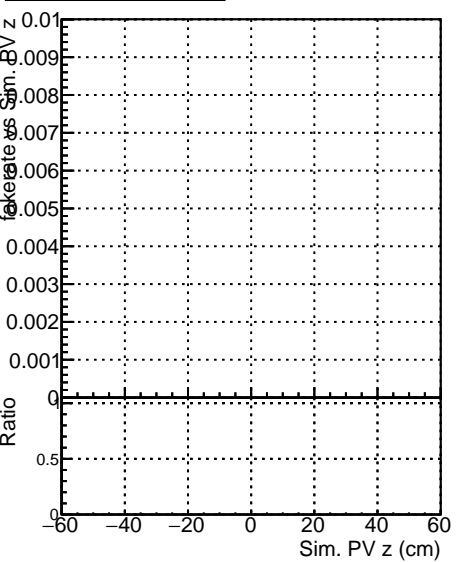

Fake rate vs vertpos**Duplicates Rate vs vertpos****Pileup rate vs vertpos**

—•— **DQM_ttbarPU_mkFit_5iter**
—•— **DQM_ttbarPU_mkFit_5iter_updatedPR111_update**
—•— **DQM_ttbarPU_mkFit_5iter_updatedPR111_update_fixPropagation**

Fake rate vs v**Duplicates Rate vs v****Pileup rate vs v****Fake rate vs. sim PV z****Duplicates Rate vs sim PV z****Pileup rate vs. sim PV z**