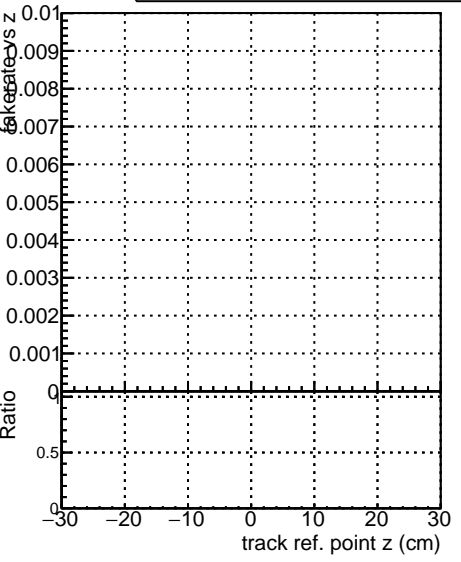

Fake rate vs vertpos**Duplicates Rate vs vertpos****Pileup rate vs vertpos**

—•— **DQM_ttbarPU_mkFit_5iter**
—•— **DQM_ttbarPU_mkFit_5iter_updatedPR111_update**
—•— **DQM_ttbarPU_mkFit_5iter_updatedPR111_update_fixPropagation**

Fake rate vs v**Duplicates Rate vs v****Pileup rate vs v****Fake rate vs. sim PV z****Duplicates Rate vs sim PV z****Pileup rate vs. sim PV z**