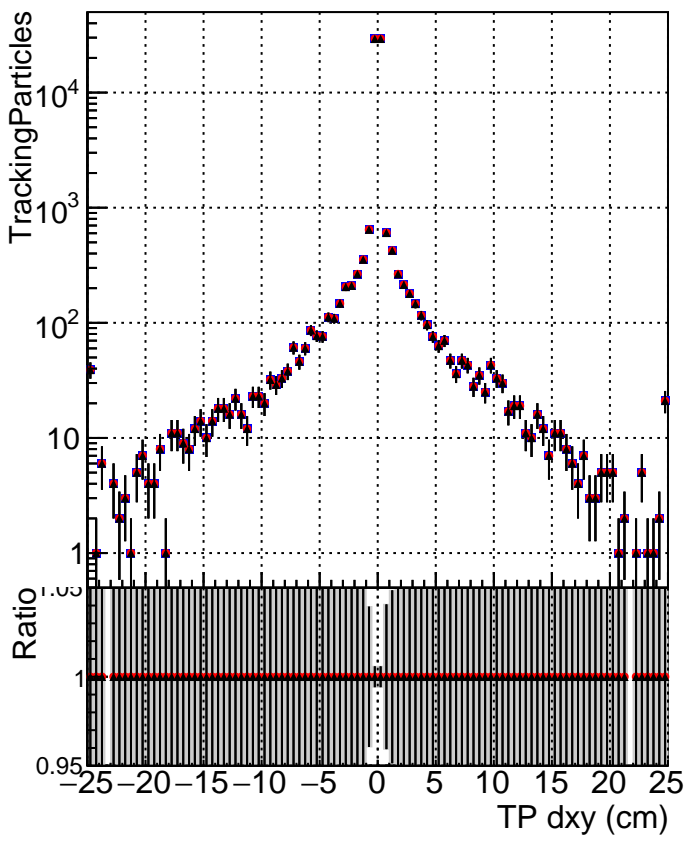

N of simulated tracks vs dxy

N of associated tracks (simToReco) vs dxy

N of simulated track

Legend:
■ DQM_ttbarPU_mkFit_5iter
● DQM_ttbarPU_mkFit_5iter_updatedPR111_update
▲ DQM_ttbarPU_mkFit_5iter_updatedPR111_update_fixPropagation