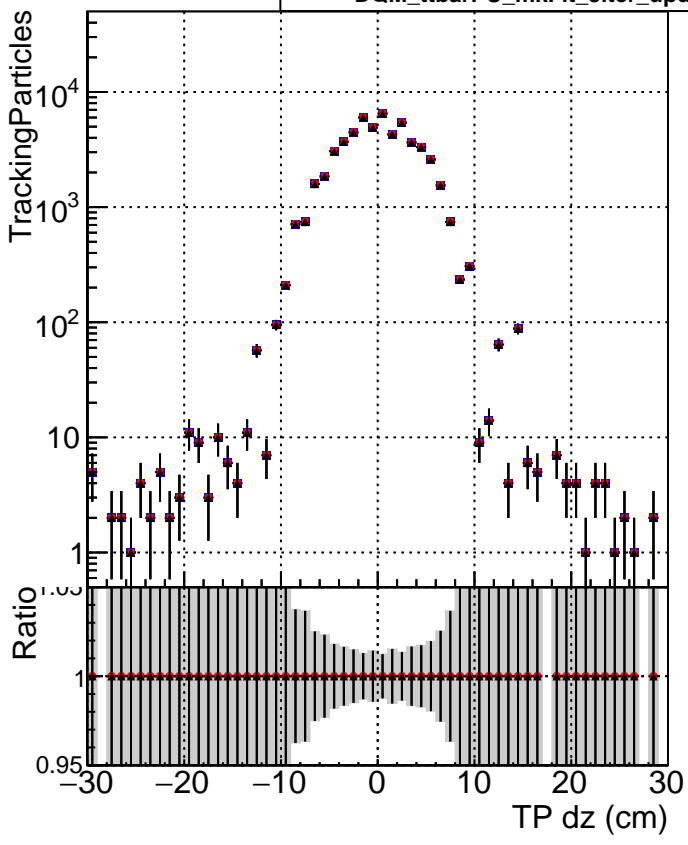

N of simulated tracks vs dxy

N of associated tracks (simToReco) vs dxy

N of simulated track

Legend:
■ DQM_ttbarPU_mkFit_5iter
● DQM_ttbarPU_mkFit_5iter_updatedPR111_update
▲ DQM_ttbarPU_mkFit_5iter_updatedPR111_update_fixPropagation