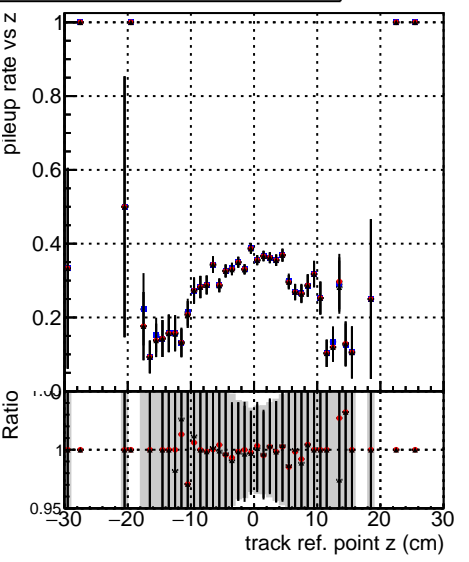

Fake rate vs vertpos**Duplicates Rate vs vertpos****Pileup rate vs vertpos**

Legend:
 - Blue square: DQM_ttbarPU_mkFit_5iter
 - Red circle: DQM_ttbarPU_mkFit_5iter_updatedPR111_update
 - Black triangle: DQM_ttbarPU_mkFit_5iter_updatedPR111_update_fixPropagation

Fake rate vs v**Fake rate vs. sim PV z****Duplicates Rate vs sim PV z****Pileup rate vs. sim PV z**