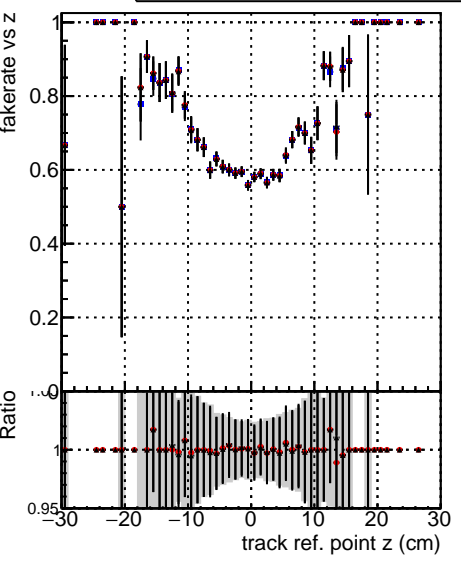

Fake rate vs vertpos**Duplicates Rate vs vertpos****Pileup rate vs vertpos**

Legend:
 - Blue square: DQM_ttbarPU_mkFit_5iter
 - Red circle: DQM_ttbarPU_mkFit_5iter_updatedPR111_update
 - Black triangle: DQM_ttbarPU_mkFit_5iter_updatedPR111_update_fixPropagation

Fake rate vs v**Fake rate vs. sim PV z****Duplicates Rate vs sim PV z****Pileup rate vs. sim PV z**