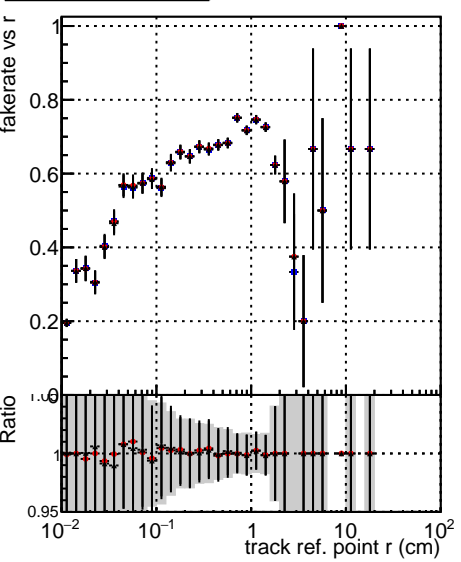

Fake rate vs vertpos**Duplicates Rate vs vertpos****Pileup rate vs vertpos**

Legend:
 - Blue square: DQM_ttbarPU_mkFit_5iter
 - Red circle: DQM_ttbarPU_mkFit_5iter_updatedPR111_update
 - Black triangle: DQM_ttbarPU_mkFit_5iter_updatedPR111_update_fixPropagation

Fake rate vs v**Fake rate vs. sim PV z****Duplicates Rate vs sim PV z****Pileup rate vs. sim PV z**