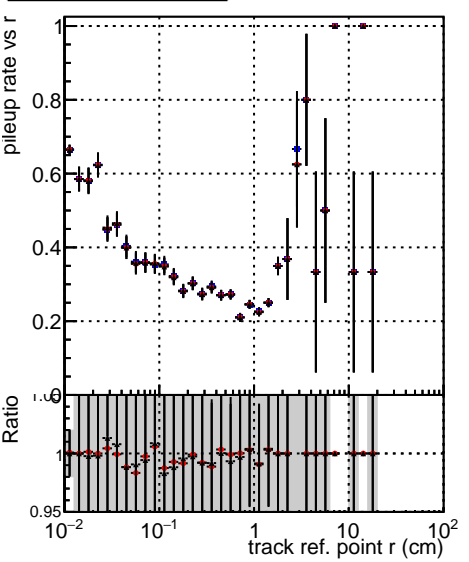

Fake rate vs vertpos**Duplicates Rate vs vertpos****Pileup rate vs vertpos**

Legend:
 - Blue square: DQM_ttbarPU_mkFit_5iter
 - Red circle: DQM_ttbarPU_mkFit_5iter_updatedPR111_update
 - Black triangle: DQM_ttbarPU_mkFit_5iter_updatedPR111_update_fixPropagation

Fake rate vs v**Fake rate vs. sim PV z****Duplicates Rate vs sim PV z****Pileup rate vs. sim PV z**