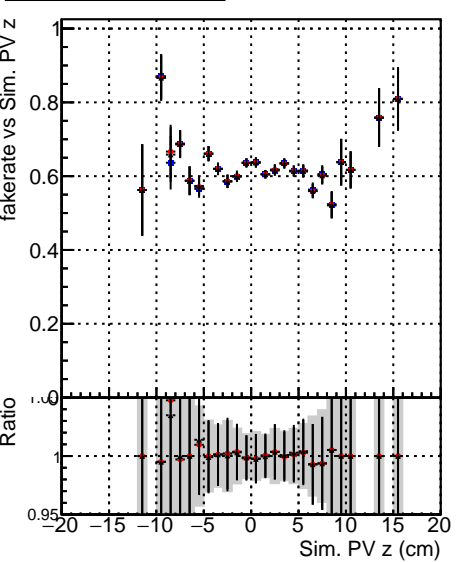

Fake rate vs vertpos**Duplicates Rate vs vertpos****Pileup rate vs vertpos**

Legend:
 - Blue square: DQM_ttbarPU_mkFit_5iter
 - Red circle: DQM_ttbarPU_mkFit_5iter_updatedPR111_update
 - Black triangle: DQM_ttbarPU_mkFit_5iter_updatedPR111_update_fixPropagation

Fake rate vs v**Fake rate vs. sim PV z****Duplicates Rate vs sim PV z****Pileup rate vs. sim PV z**