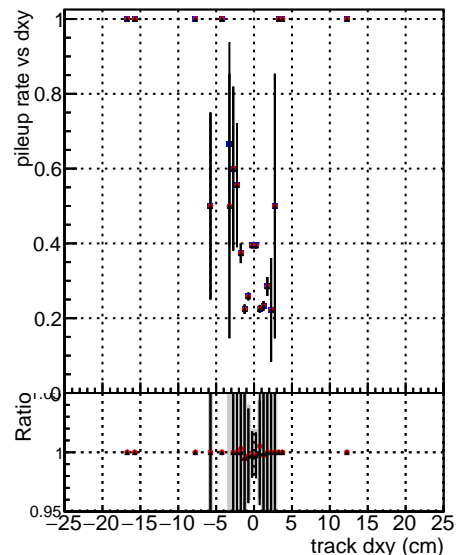

**Fake rate vs dxy****Duplicates Rate vs Dxy****Pileup rate vs dxy**

Legend for Fake rate vs dxy, Duplicates Rate vs Dxy, and Pileup rate vs dxy:

- Blue line with circles: DQM ttbarPU mkFit\_5iter
- Red line with circles: DQM ttbarPU mkFit\_5iter updatedPR111\_update
- Black line with circles: DQM ttbarPU mkFit\_5iter updatedPR111\_update fixPropagation

**Fake rate vs dz****Duplicates Rate vs Ddz****Pileup rate vs dz**