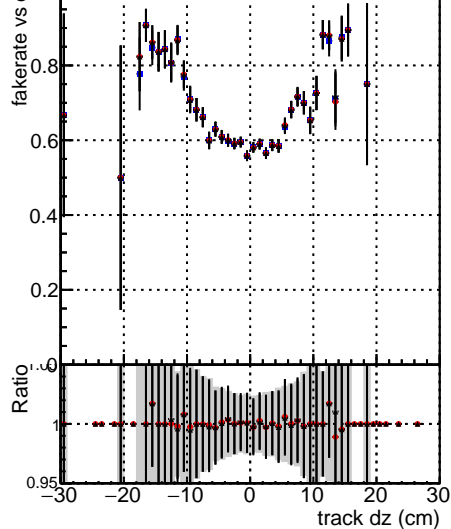

**Fake rate vs dxy****Duplicates Rate vs Dxy****Pileup rate vs dxy**

Legend for Fake rate vs dxy, Duplicates Rate vs Dxy, and Pileup rate vs dxy:

- Blue line with circles: DQM ttbarPU mkFit\_5iter
- Red line with circles: DQM ttbarPU mkFit\_5iter updatedPR111\_update
- Black line with circles: DQM ttbarPU mkFit\_5iter updatedPR111\_update fixPropagation

**Fake rate vs dz****Duplicates Rate vs Ddz****Pileup rate vs dz**