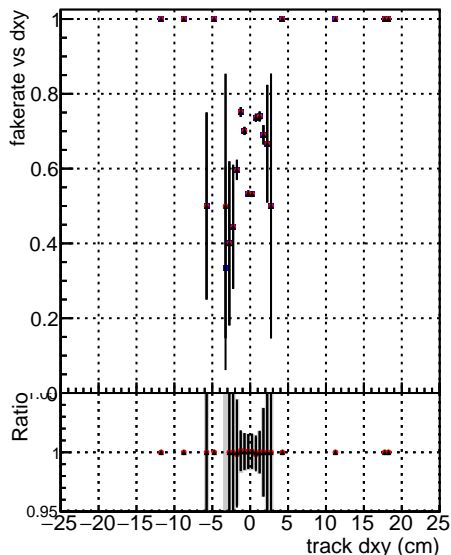

**Fake rate vs dxy****Duplicates Rate vs Dxy****Pileup rate vs dxy**

Legend for Fake rate vs dxy, Duplicates Rate vs Dxy, and Pileup rate vs dxy:

- Blue line with circles: DQM ttbarPU mkFit\_5iter
- Red line with circles: DQM ttbarPU mkFit\_5iter updatedPR111\_update
- Black line with circles: DQM ttbarPU mkFit\_5iter updatedPR111\_update fixPropagation

**Fake rate vs dz****Duplicates Rate vs Ddz****Pileup rate vs dz**