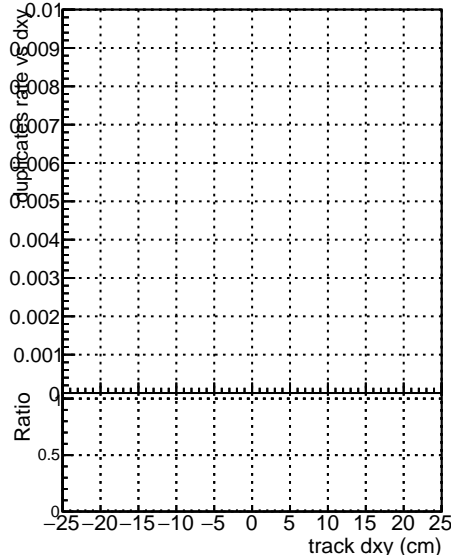

**Fake rate vs dxy****Duplicates Rate vs Dxy****Pileup rate vs dxy**

Legend for Fake rate vs dxy, Duplicates Rate vs Dxy, and Pileup rate vs dxy:

- Blue line with circles: DQM ttbarPU mkFit\_5iter
- Red line with circles: DQM ttbarPU mkFit\_5iter updatedPR111\_update
- Black line with circles: DQM ttbarPU mkFit\_5iter updatedPR111\_update fixPropagation