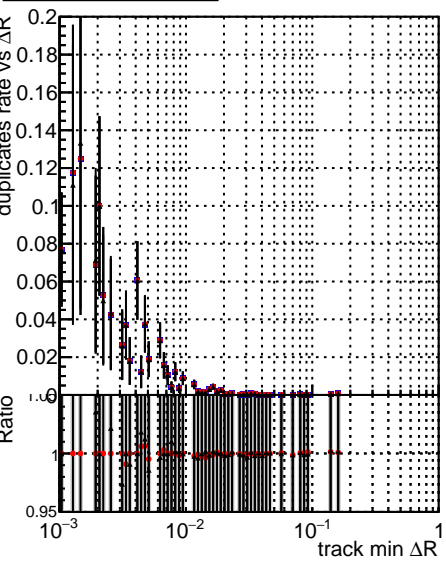

Fake rate vs dr**Duplicates Rate vs dr****Pileup rate vs dr**

—•— DQM_ttbarPU_mkFit_5iter
—•— DQM_ttbarPU_mkFit_5iter_updatedPR111_update
—•— DQM_ttbarPU_mkFit_5iter_updatedPR111_update_fixPropagation

Fake rate vs ΔR (track, jet)**Fake rate vs pu****Duplicates Rate vs pu****Pileup rate vs pu**