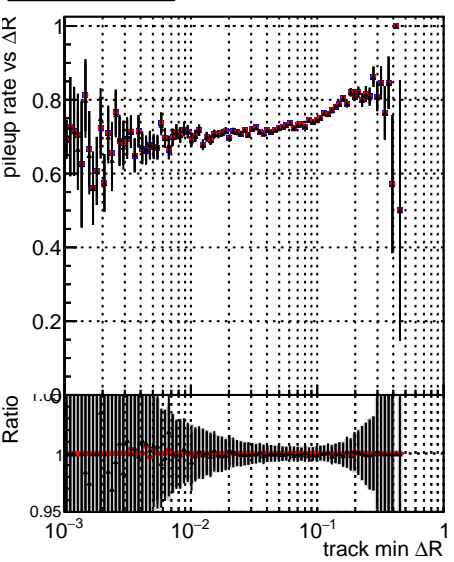

Fake rate vs dr**Duplicates Rate vs dr****Pileup rate vs dr**

—•— DQM_ttbarPU_mkFit_5iter
—•— DQM_ttbarPU_mkFit_5iter_updatedPR111_update
—•— DQM_ttbarPU_mkFit_5iter_updatedPR111_update_fixPropagation

Fake rate vs ΔR (track, jet)**Fake rate vs pu****Duplicates Rate vs pu****Pileup rate vs pu**