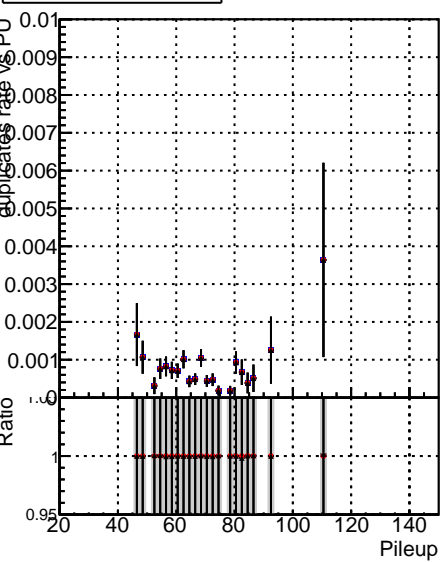

Fake rate vs dr**Duplicates Rate vs dr****Pileup rate vs dr**

—•— DQM_ttbarPU_mkFit_5iter
—•— DQM_ttbarPU_mkFit_5iter_updatedPR111_update
—•— DQM_ttbarPU_mkFit_5iter_updatedPR111_update_fixPropagation

Fake rate vs ΔR (track, jet)**Fake rate vs pu****Duplicates Rate vs pu****Pileup rate vs pu**