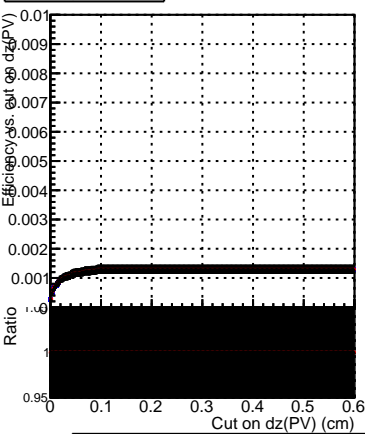

Efficiency vs. dz (PV)

Efficiency (tracking eff factorized out) vs. dz (PV)

Fake rate

—●— DQM_ttbarPU_mkFit_5iter
—●— DQM_ttbarPU_mkFit_5iter_updatedPR111_update
—●— DQM_ttbarPU_mkFit_5iter_updatedPR111_update_fixPropagation