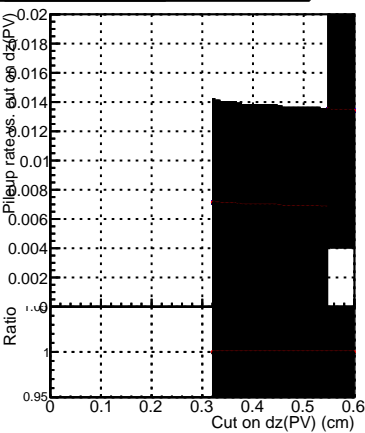

Efficiency vs. dz (PV)

Efficiency (tracking eff factorized out) vs. dz (PV)

Fake rate

—●— DQM_ttbarPU_mkFit_5iter
—●— DQM_ttbarPU_mkFit_5iter_updatedPR111_update
—●— DQM_ttbarPU_mkFit_5iter_updatedPR111_update_fixPropagation