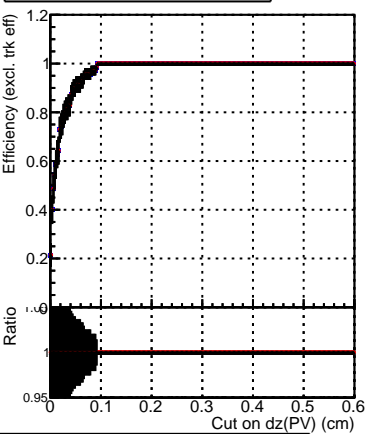

Efficiency vs. dz (PV)

Efficiency (tracking eff factorized out) vs. dz (PV)

Fake rate

—●— DQM_ttbarPU_mkFit_5iter
—●— DQM_ttbarPU_mkFit_5iter_updatedPR111_update
—●— DQM_ttbarPU_mkFit_5iter_updatedPR111_update_fixPropagation