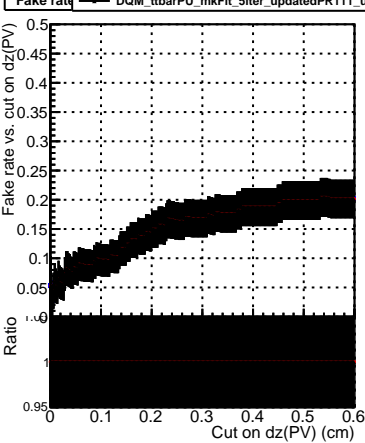

Efficiency vs. dz (PV)

Efficiency (tracking eff factorized out) vs. dz (PV)

Fake rate

—●— DQM_ttbarPU_mkFit_5iter
—●— DQM_ttbarPU_mkFit_5iter_updatedPR111_update
—●— DQM_ttbarPU_mkFit_5iter_updatedPR111_update_fixPropagation