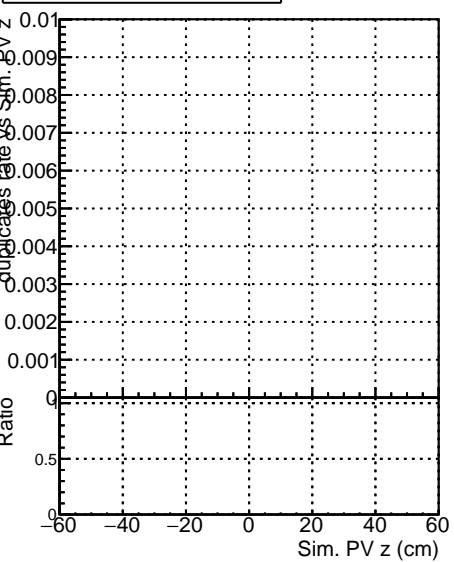

**Fake rate vs vertpos****Duplicates Rate vs vertpos****Pileup rate vs vertpos**

■ DQM\_ttbarPU\_mkFit\_5iter  
■ DQM\_ttbarPU\_mkFit\_5iter\_updatedPR111\_update  
■ DQM\_ttbarPU\_mkFit\_5iter\_updatedPR111\_update\_fixPropagation

**Fake rate vs v****Fake rate vs. sim PV z****Duplicates Rate vs sim PV z****Pileup rate vs. sim PV z**