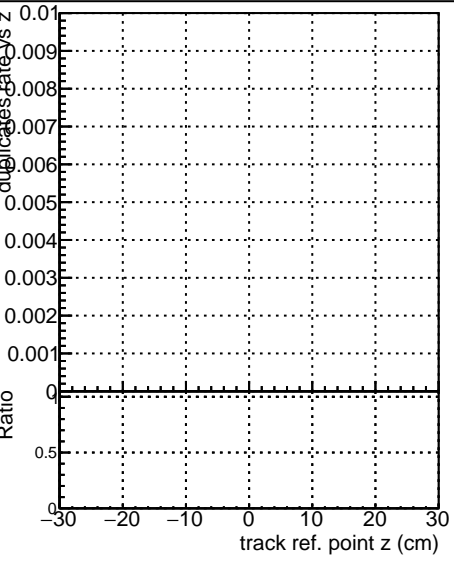

**Fake rate vs vertpos****Duplicates Rate vs vertpos****Pileup rate vs vertpos**

■ DQM\_ttbarPU\_mkFit\_5iter  
■ DQM\_ttbarPU\_mkFit\_5iter\_updatedPR111\_update  
■ DQM\_ttbarPU\_mkFit\_5iter\_updatedPR111\_update\_fixPropagation

**Fake rate vs v****Fake rate vs. sim PV z****Duplicates Rate vs sim PV z****Pileup rate vs. sim PV z**