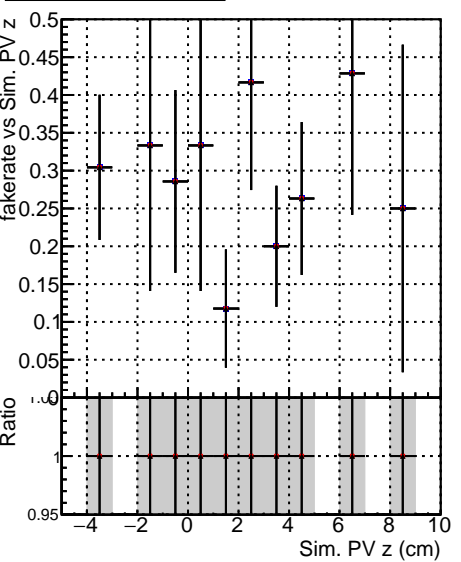

**Fake rate vs vertpos****Duplicates Rate vs vertpos****Pileup rate vs vertpos**

■ DQM\_ttbarPU\_mkFit\_5iter  
■ DQM\_ttbarPU\_mkFit\_5iter\_updatedPR111\_update  
■ DQM\_ttbarPU\_mkFit\_5iter\_updatedPR111\_update\_fixPropagation

**Fake rate vs v****Fake rate vs. sim PV z****Duplicates Rate vs sim PV z****Pileup rate vs. sim PV z**