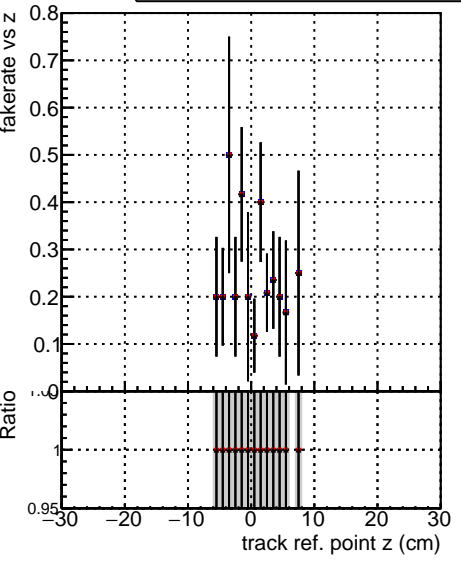

**Fake rate vs vertpos****Duplicates Rate vs vertpos****Pileup rate vs vertpos**

■ DQM\_ttbarPU\_mkFit\_5iter  
■ DQM\_ttbarPU\_mkFit\_5iter\_updatedPR111\_update  
■ DQM\_ttbarPU\_mkFit\_5iter\_updatedPR111\_update\_fixPropagation

**Fake rate vs v****Fake rate vs. sim PV z****Duplicates Rate vs sim PV z****Pileup rate vs. sim PV z**