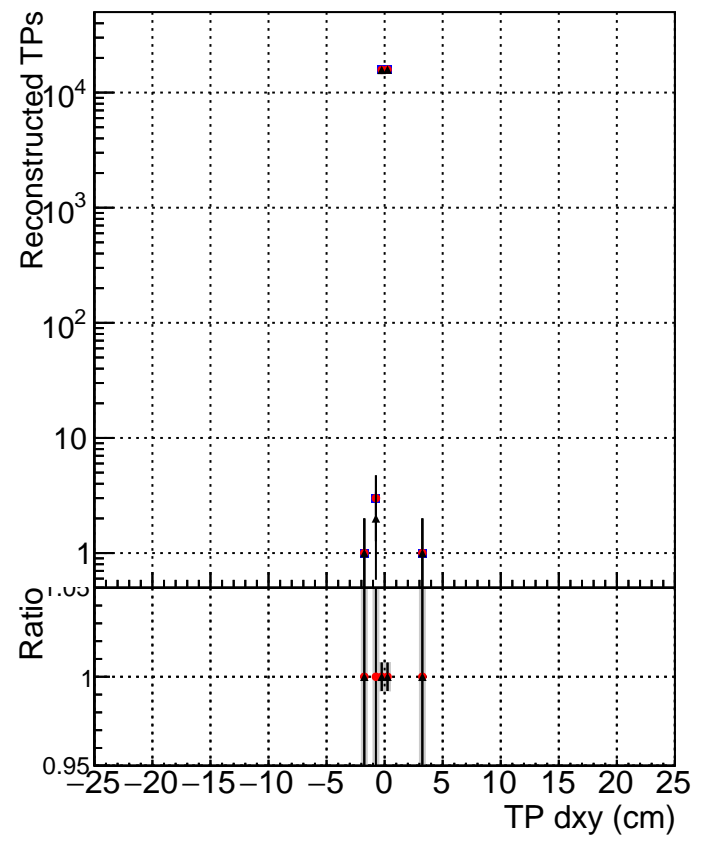

N of simulated tracks vs dxy

N of associated tracks (simToReco) vs dxy

N of simulated track

Legend:
■ DQM_ttbarPU_mkFit_5iter
● DQM_ttbarPU_mkFit_5iter_updatedPR111_update
▲ DQM_ttbarPU_mkFit_5iter_updatedPR111_update_fixPropagation