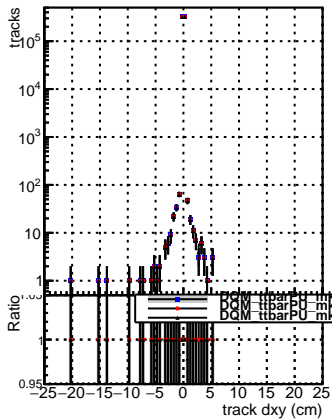

N of reco track vs dxy

N of associated (recoToSim) tracks vs dxy

N of associated (recoToSim) looper tracks vs dxy

N of reco track vs dz

N of associated (recoToSim) tracks vs dz

N of associated (recoToSim) looper tracks vs dz