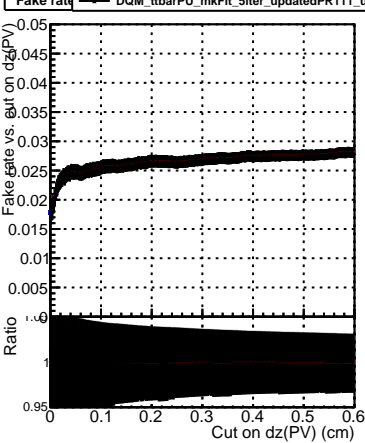

Efficiency vs. dz (PV)

Efficiency (tracking eff factorized out) vs. dz (PV)

Fake rate

—●— DQM_ttbarPU_mkFit_5iter
—■— DQM_ttbarPU_mkFit_5iter_updatedPR111_update
—▲— DQM_ttbarPU_mkFit_5iter_updatedPR111_update_fixPropagation