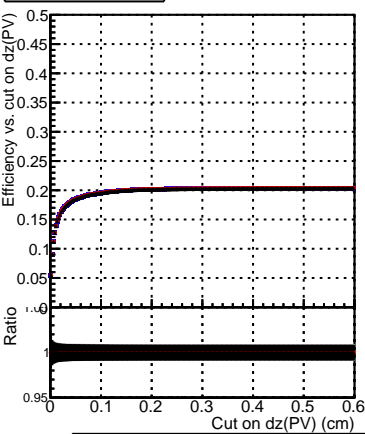

Efficiency vs. dz (PV)

Efficiency (tracking eff factorized out) vs. dz (PV)

Fake rate

—●— DQM_ttbarPU_mkFit_5iter
—■— DQM_ttbarPU_mkFit_5iter_updatedPR111_update
—▲— DQM_ttbarPU_mkFit_5iter_updatedPR111_update_fixPropagation