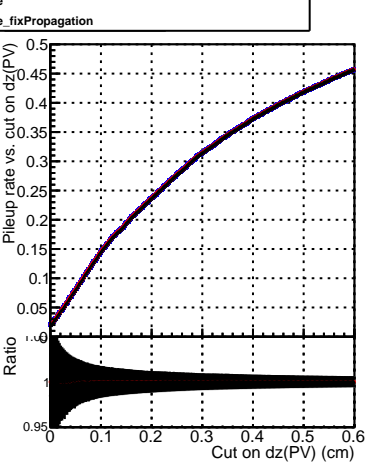

Efficiency vs. dz (PV)

Efficiency (tracking eff factorized out) vs. dz (PV)

Fake rate

—●— DQM_ttbarPU_mkFit_5iter
—■— DQM_ttbarPU_mkFit_5iter_updatedPR111_update
—▲— DQM_ttbarPU_mkFit_5iter_updatedPR111_update_fixPropagation