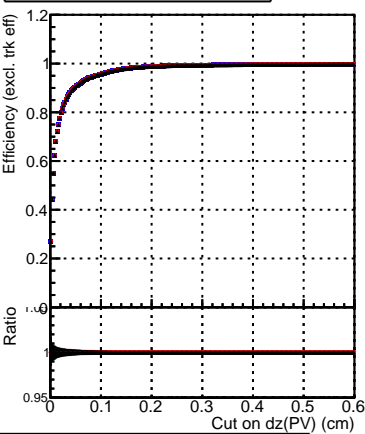

Efficiency vs. dz (PV)

Efficiency (tracking eff factorized out) vs. dz (PV)

Fake rate

—●— DQM_ttbarPU_mkFit_5iter
—■— DQM_ttbarPU_mkFit_5iter_updatedPR111_update
—▲— DQM_ttbarPU_mkFit_5iter_updatedPR111_update_fixPropagation