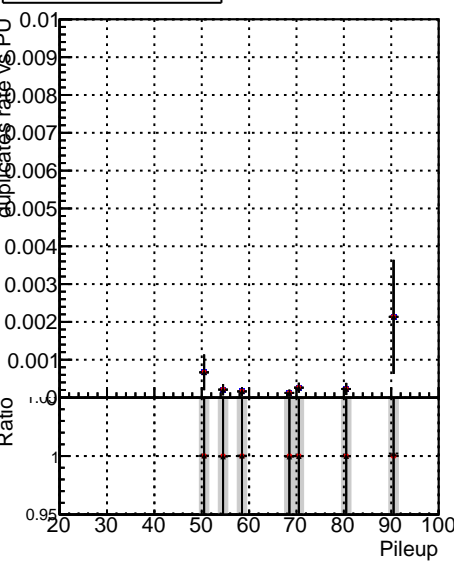

Fake rate vs dr**Duplicates Rate vs dr****Pileup rate vs dr**

—•— DQM_ttbarPU_mkFit_5iter
—•— DQM_ttbarPU_mkFit_5iter_updatedPR111_update
—•— DQM_ttbarPU_mkFit_5iter_updatedPR111_update_fixPropagation

Fake rate vs ΔR (track, jet)**Fake rate vs pu****Duplicates Rate vs pu****Pileup rate vs pu**