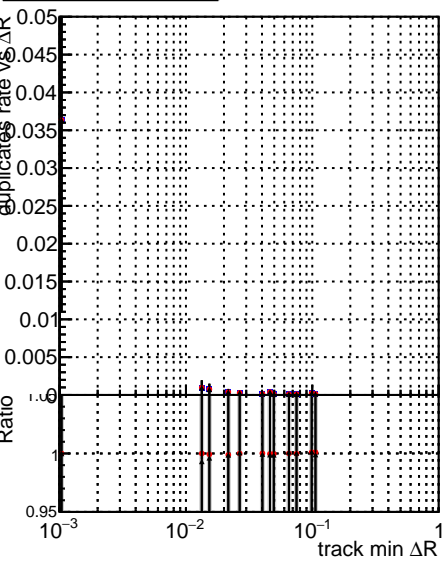

Fake rate vs dr**Duplicates Rate vs dr****Pileup rate vs dr**

—•— DQM_ttbarPU_mkFit_5iter
—•— DQM_ttbarPU_mkFit_5iter_updatedPR111_update
—•— DQM_ttbarPU_mkFit_5iter_updatedPR111_update_fixPropagation

Fake rate vs ΔR (track, jet)**Fake rate vs pu****Duplicates Rate vs pu****Pileup rate vs pu**